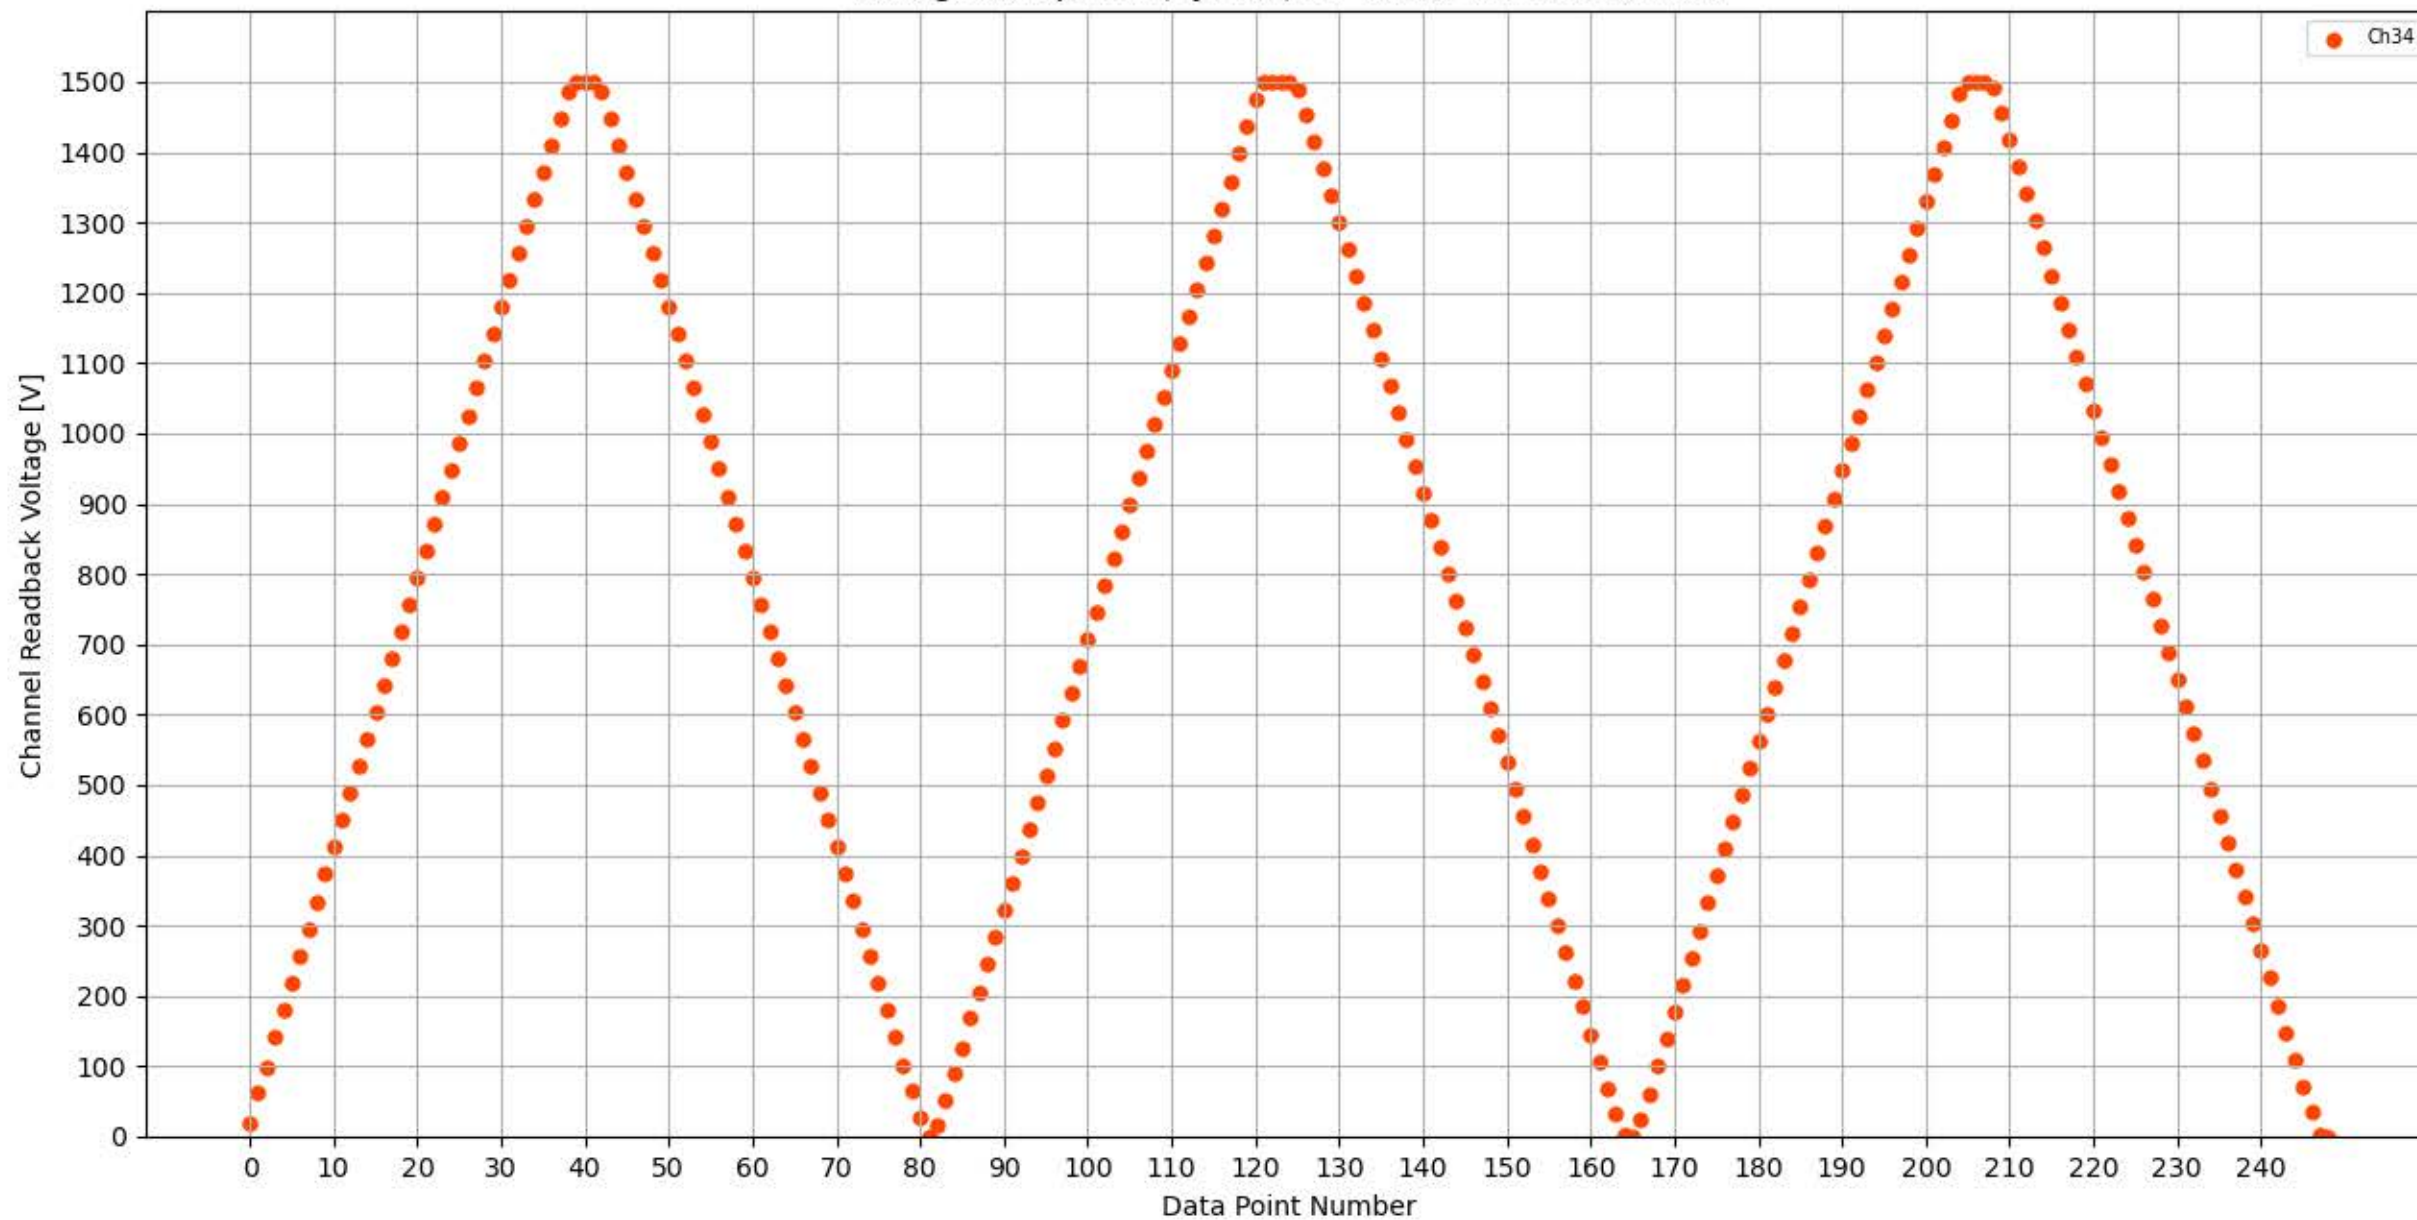

Voltage Ramp Test (Python) Bd #358, Slot #6, Ch #35

Voltage Ramp Test (Python) Bd #358, Slot #6, Ch #34