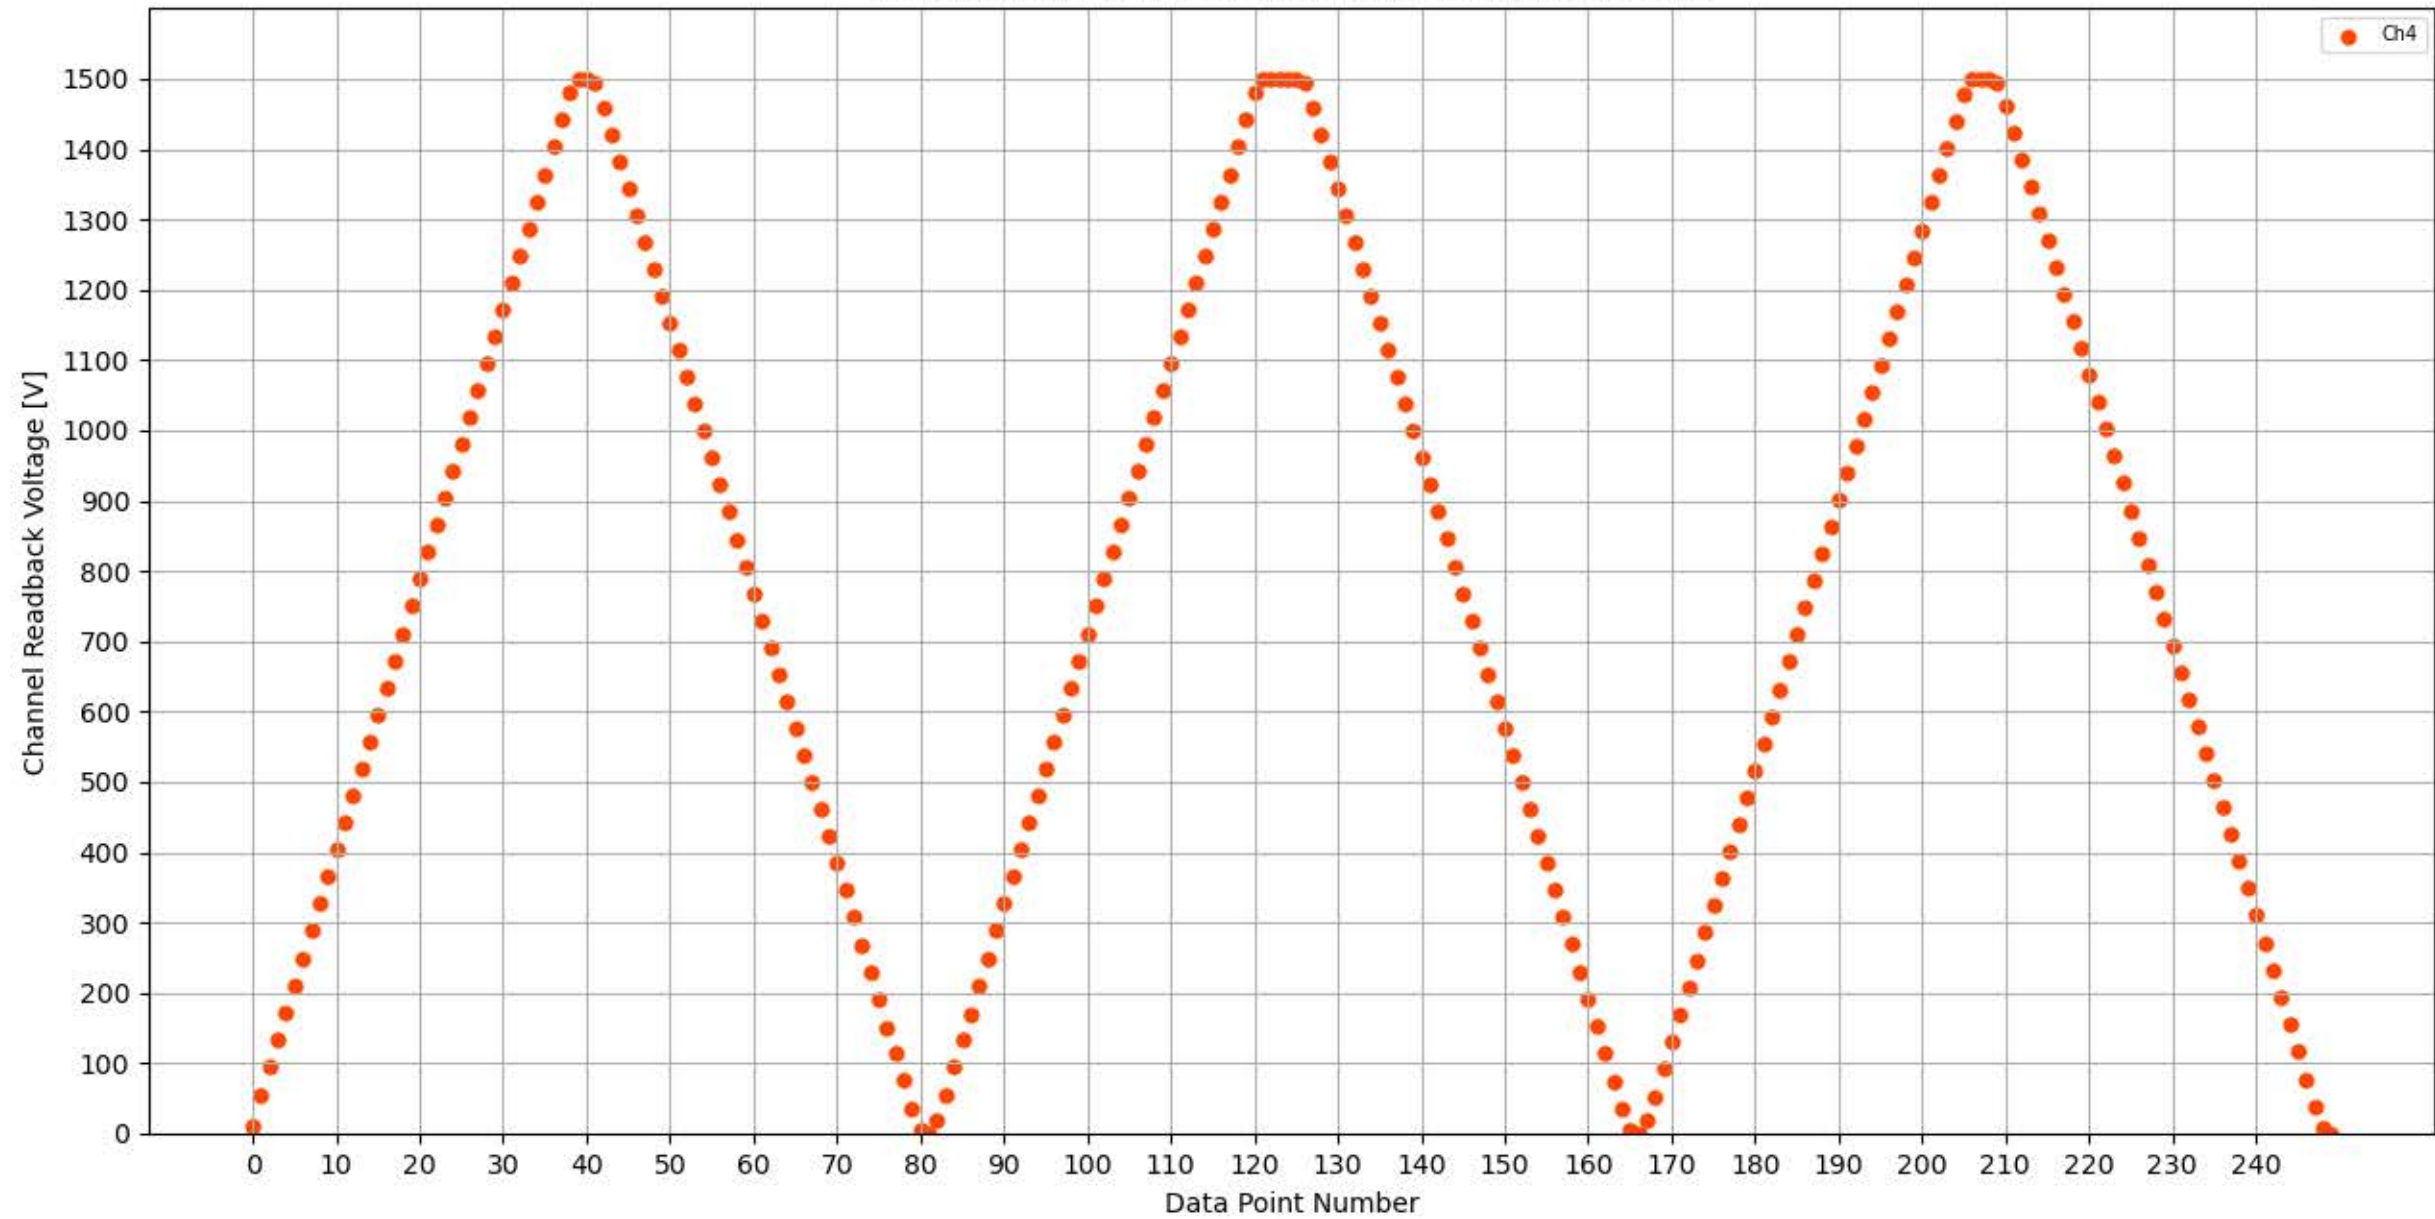

Voltage Ramp Test (Python) Bd #358, Slot #6, Ch #0

Voltage Ramp Test (Python) Bd #358, Slot #6, Ch #1

Voltage Ramp Test (Python) Bd #358, Slot #6, Ch #2

Voltage Ramp Test (Python) Bd #358, Slot #6, Ch #3

Voltage Ramp Test (Python) Bd #358, Slot #6, Ch #4

Voltage Ramp Test (Python) Bd #358, Slot #6, Ch #5

Voltage Ramp Test (Python) Bd #358, Slot #6, Ch #6

Voltage Ramp Test (Python) Bd #358, Slot #6, Ch #7