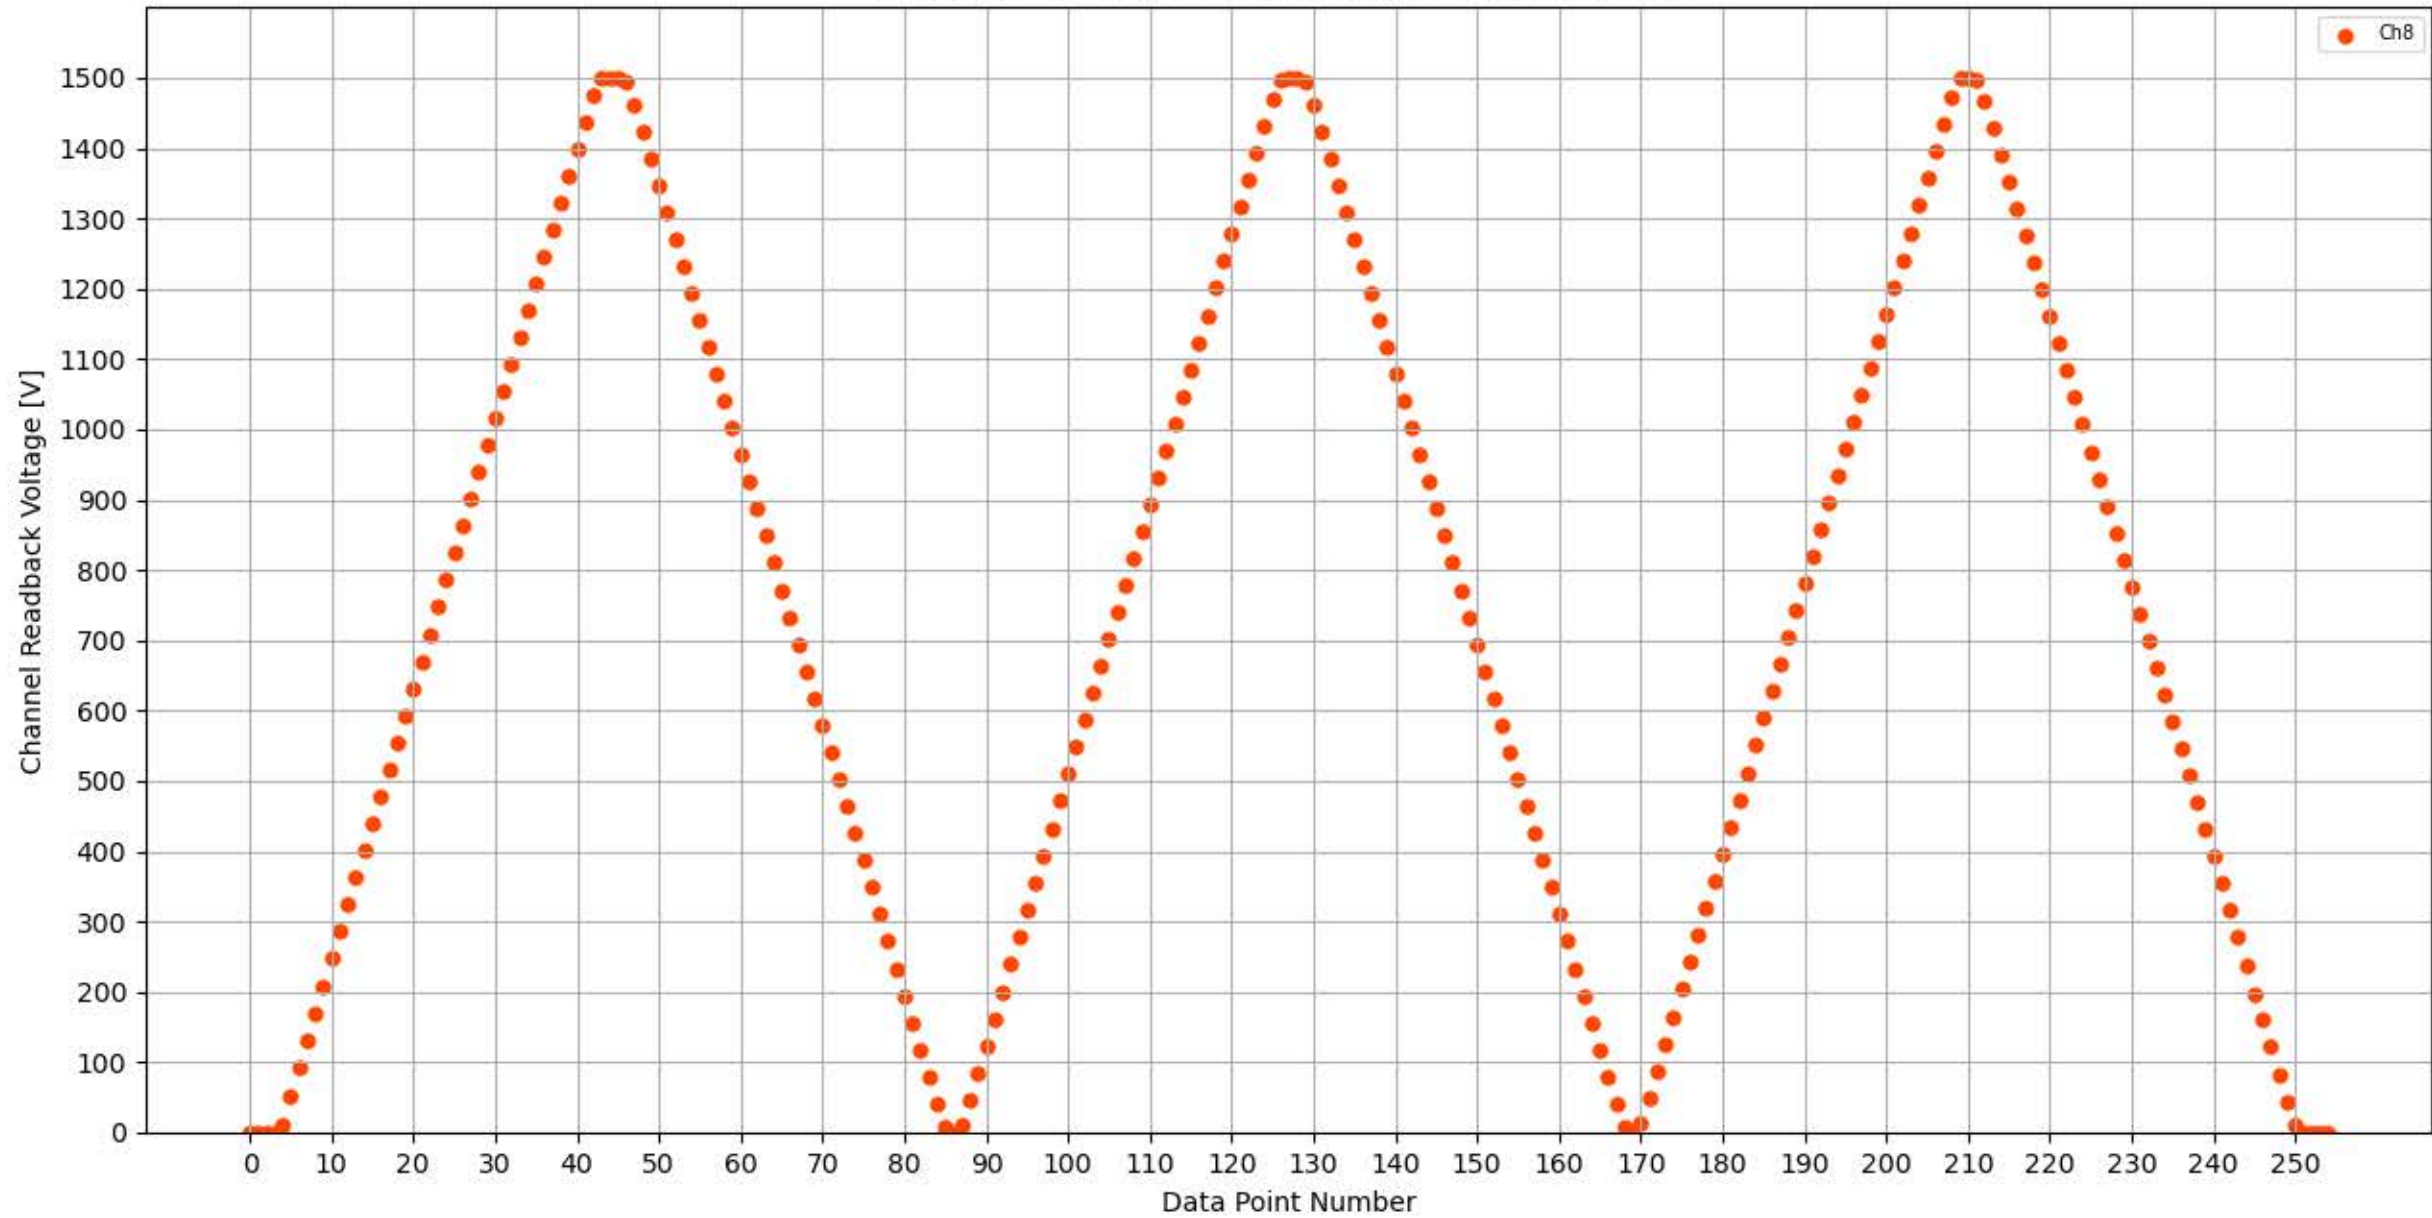

Voltage Ramp Test (Python) Bd #358, Slot #6, Ch #9

Voltage Ramp Test (Python) Bd #358, Slot #6, Ch #8