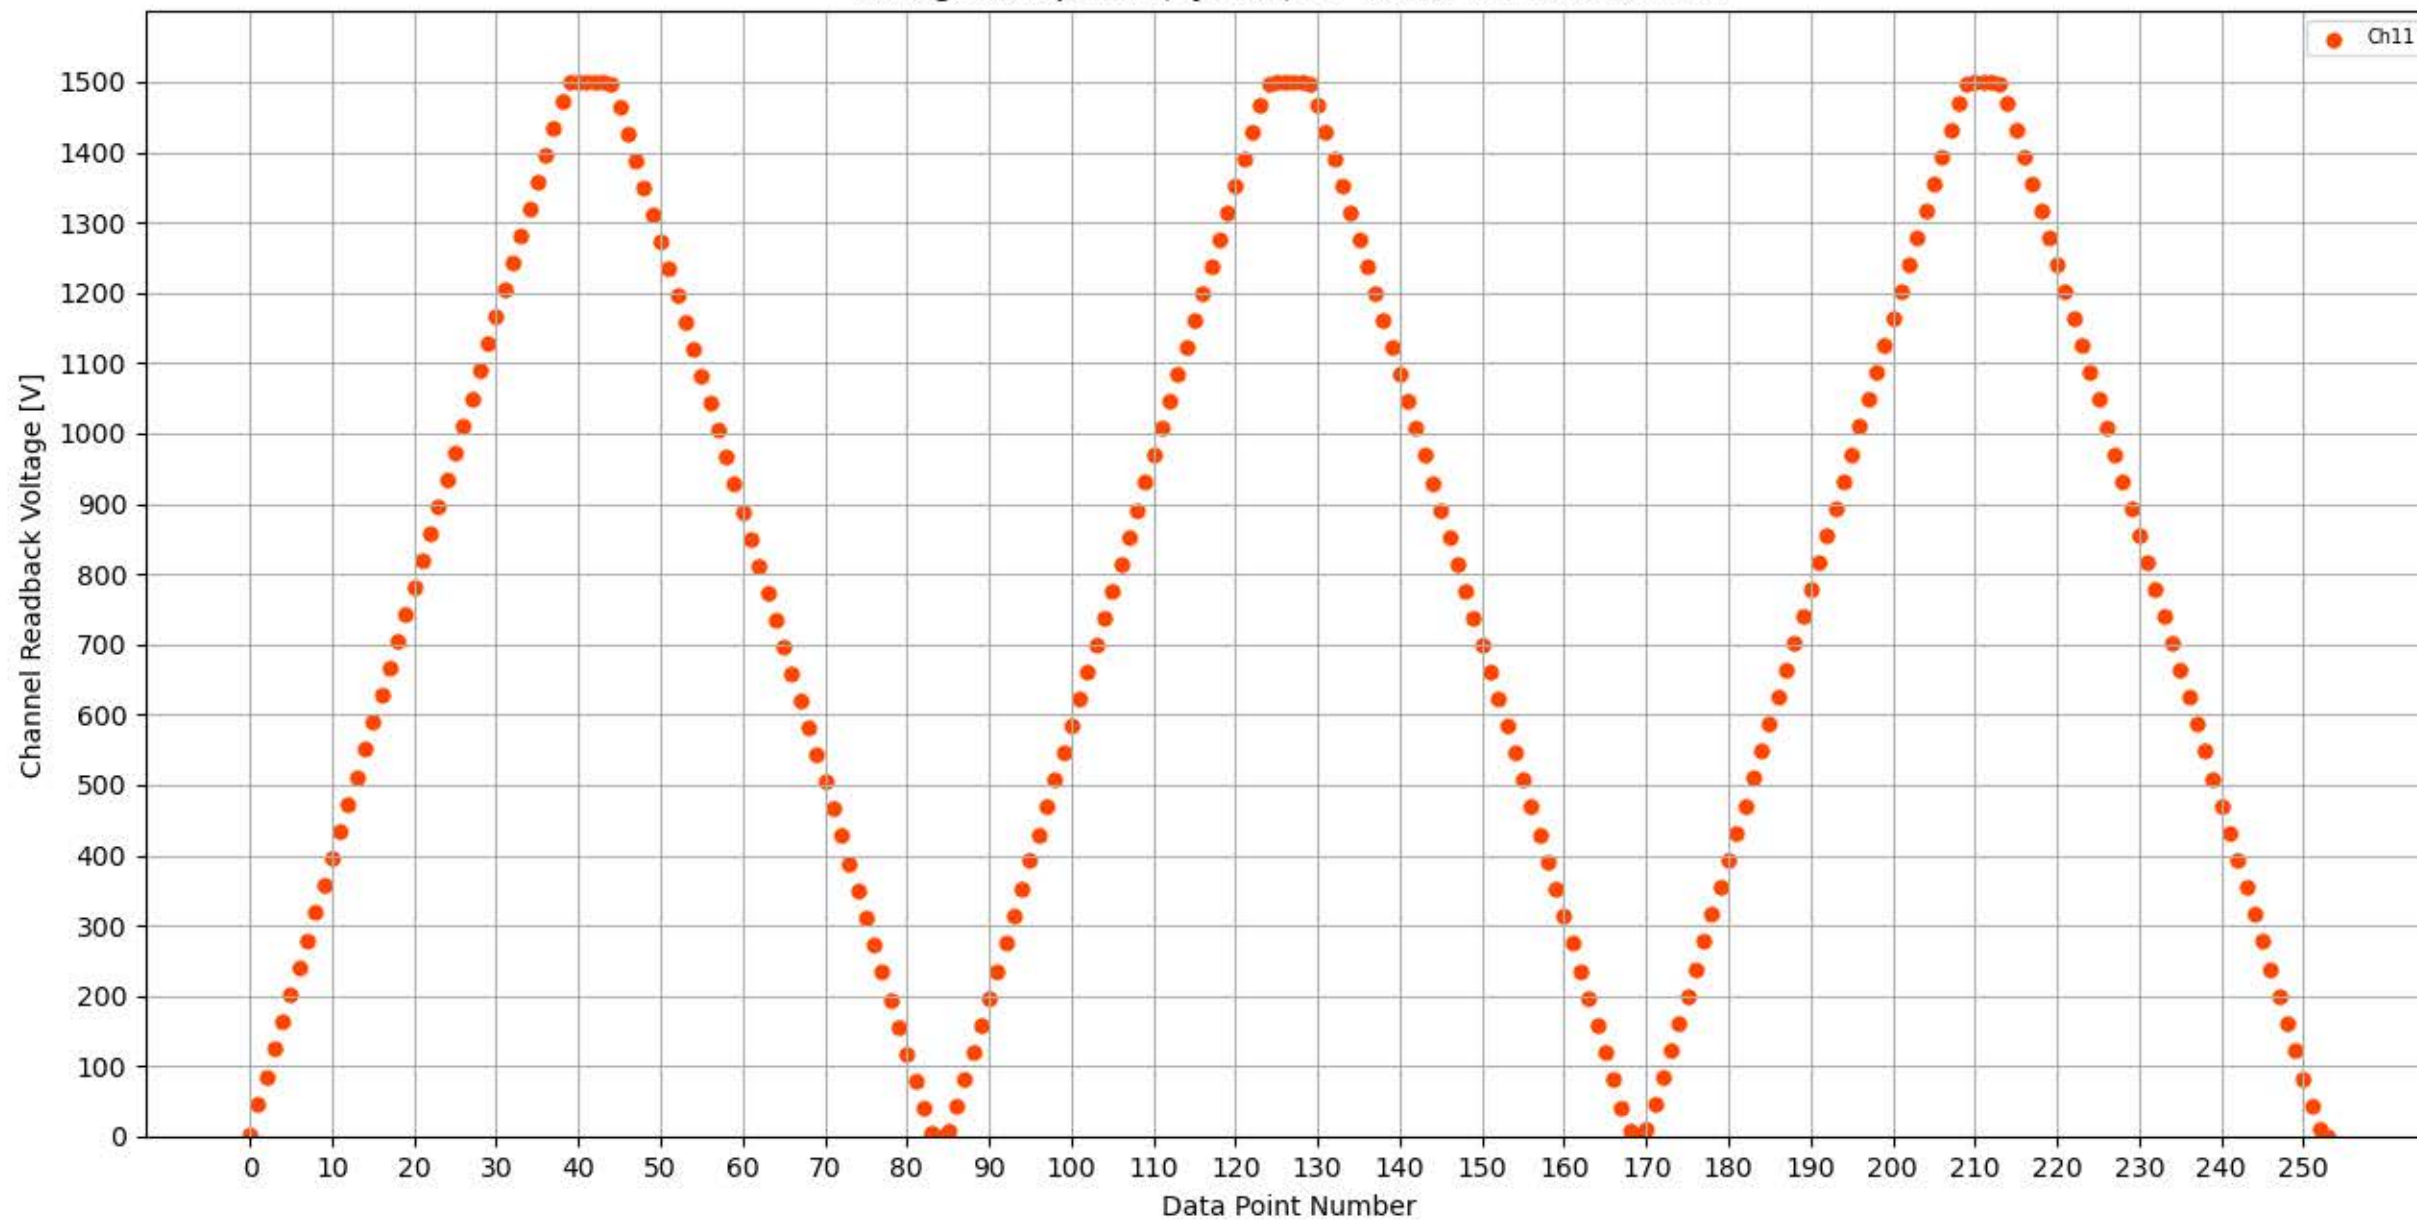

Voltage Ramp Test (Python) Bd #358, Slot #6, Ch #8

Voltage Ramp Test (Python) Bd #358, Slot #6, Ch #9

Voltage Ramp Test (Python) Bd #358, Slot #6, Ch #10

Voltage Ramp Test (Python) Bd #358, Slot #6, Ch #11