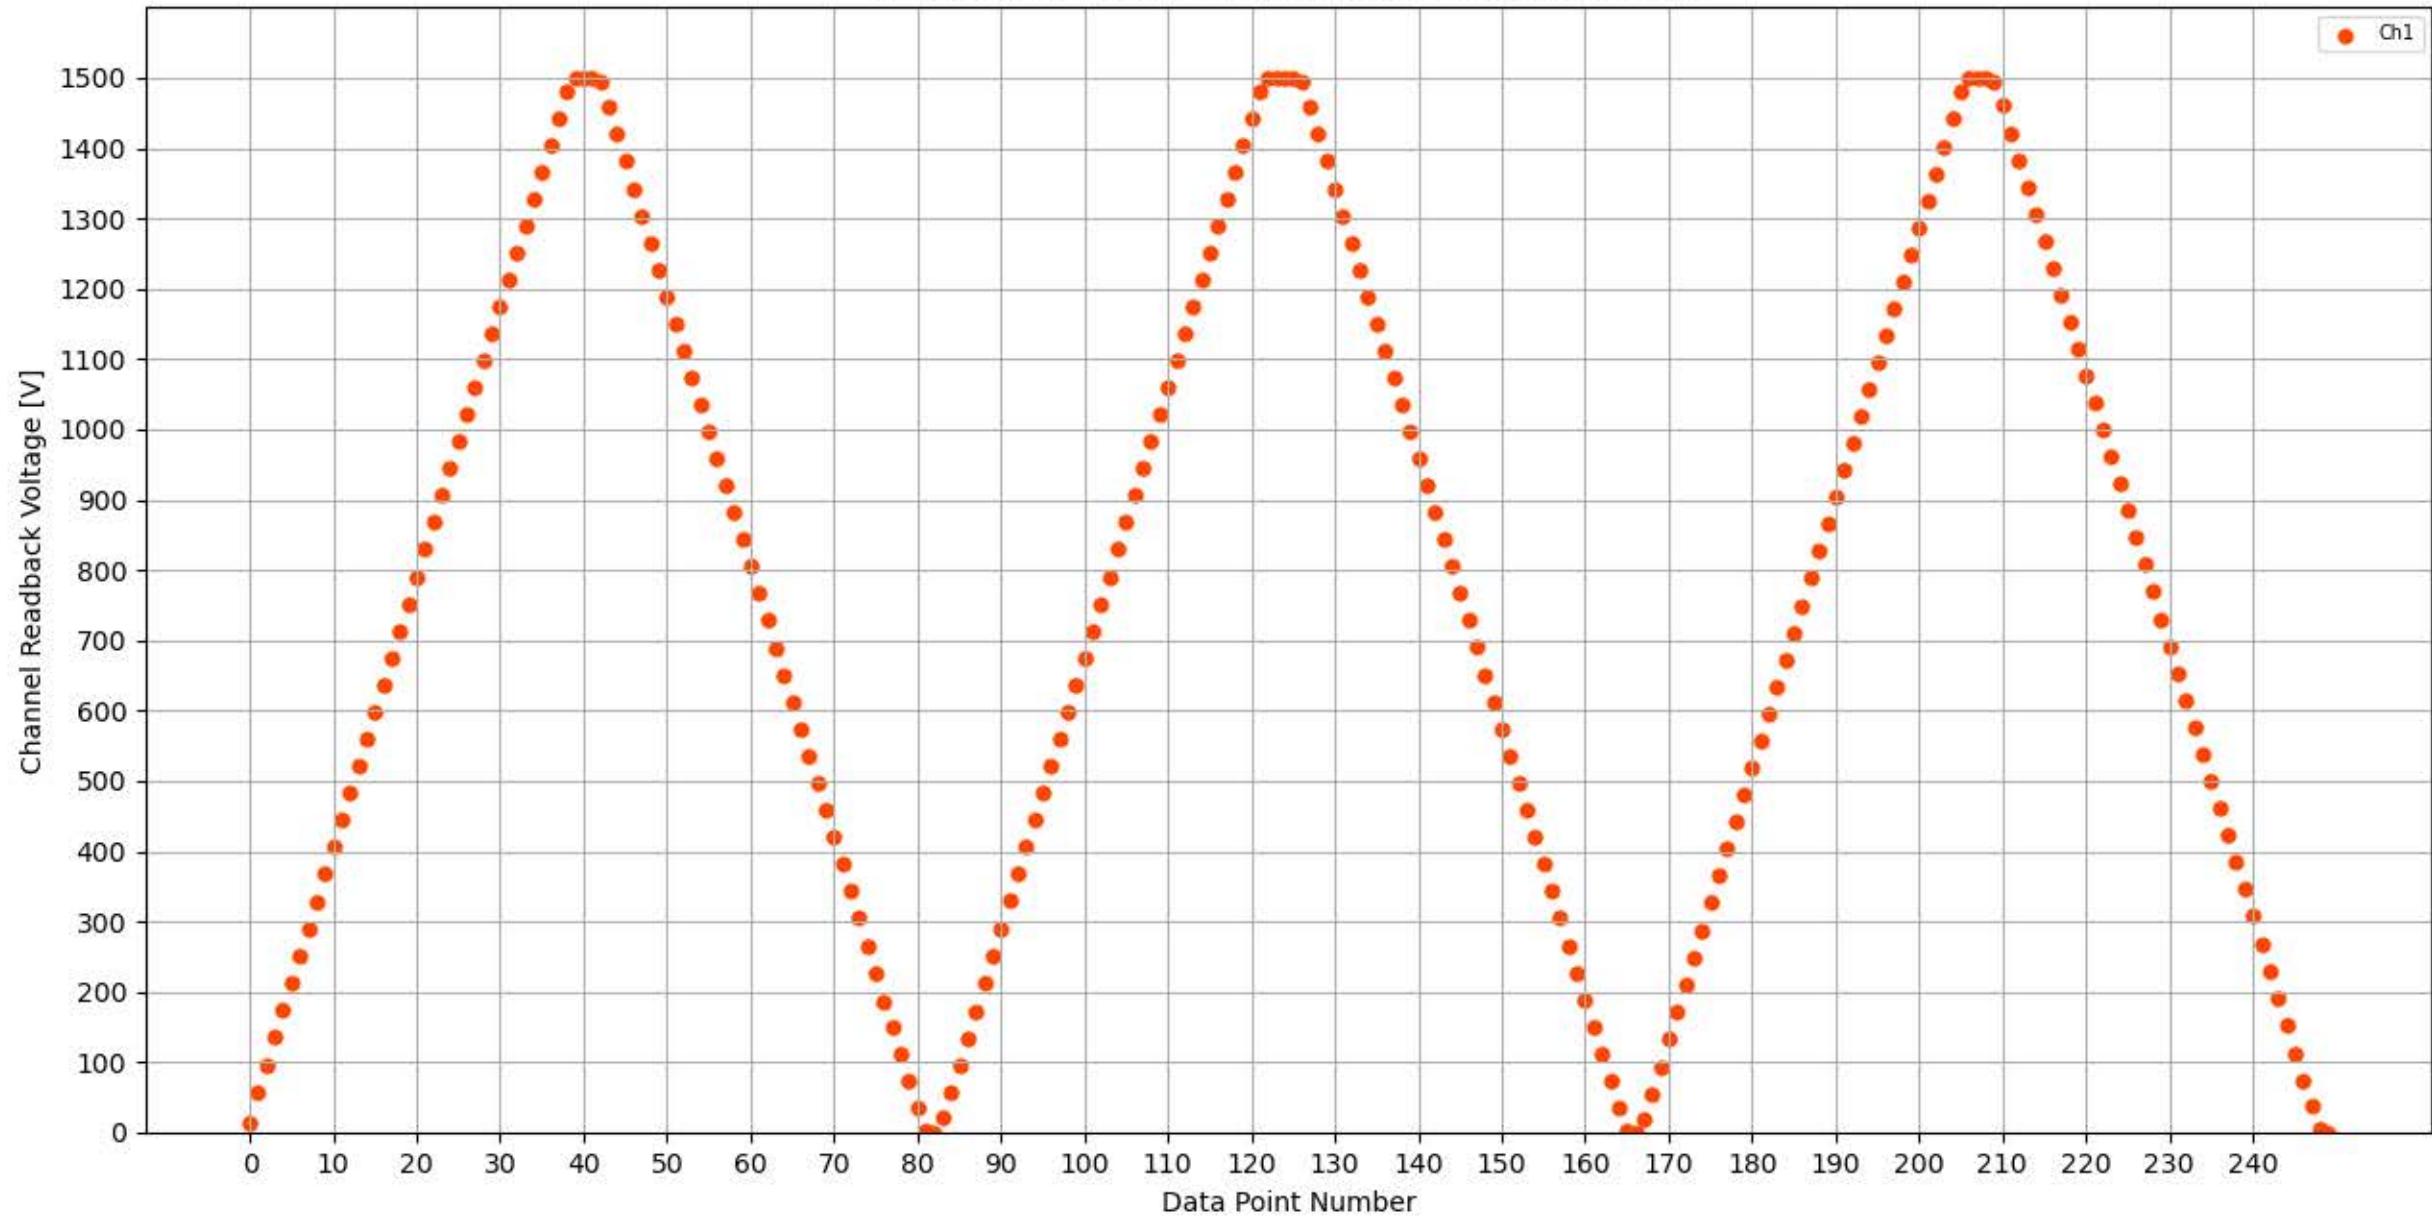

Voltage Ramp Test (Python) Bd #358, Slot #6, Ch #0

Voltage Ramp Test (Python) Bd #358, Slot #6, Ch #1

Voltage Ramp Test (Python) Bd #358, Slot #6, Ch #2

Voltage Ramp Test (Python) Bd #358, Slot #6, Ch #3

Voltage Ramp Test (Python) Bd #358, Slot #6, Ch #4

Voltage Ramp Test (Python) Bd #358, Slot #6, Ch #5

Voltage Ramp Test (Python) Bd #358, Slot #6, Ch #6

Voltage Ramp Test (Python) Bd #358, Slot #6, Ch #7