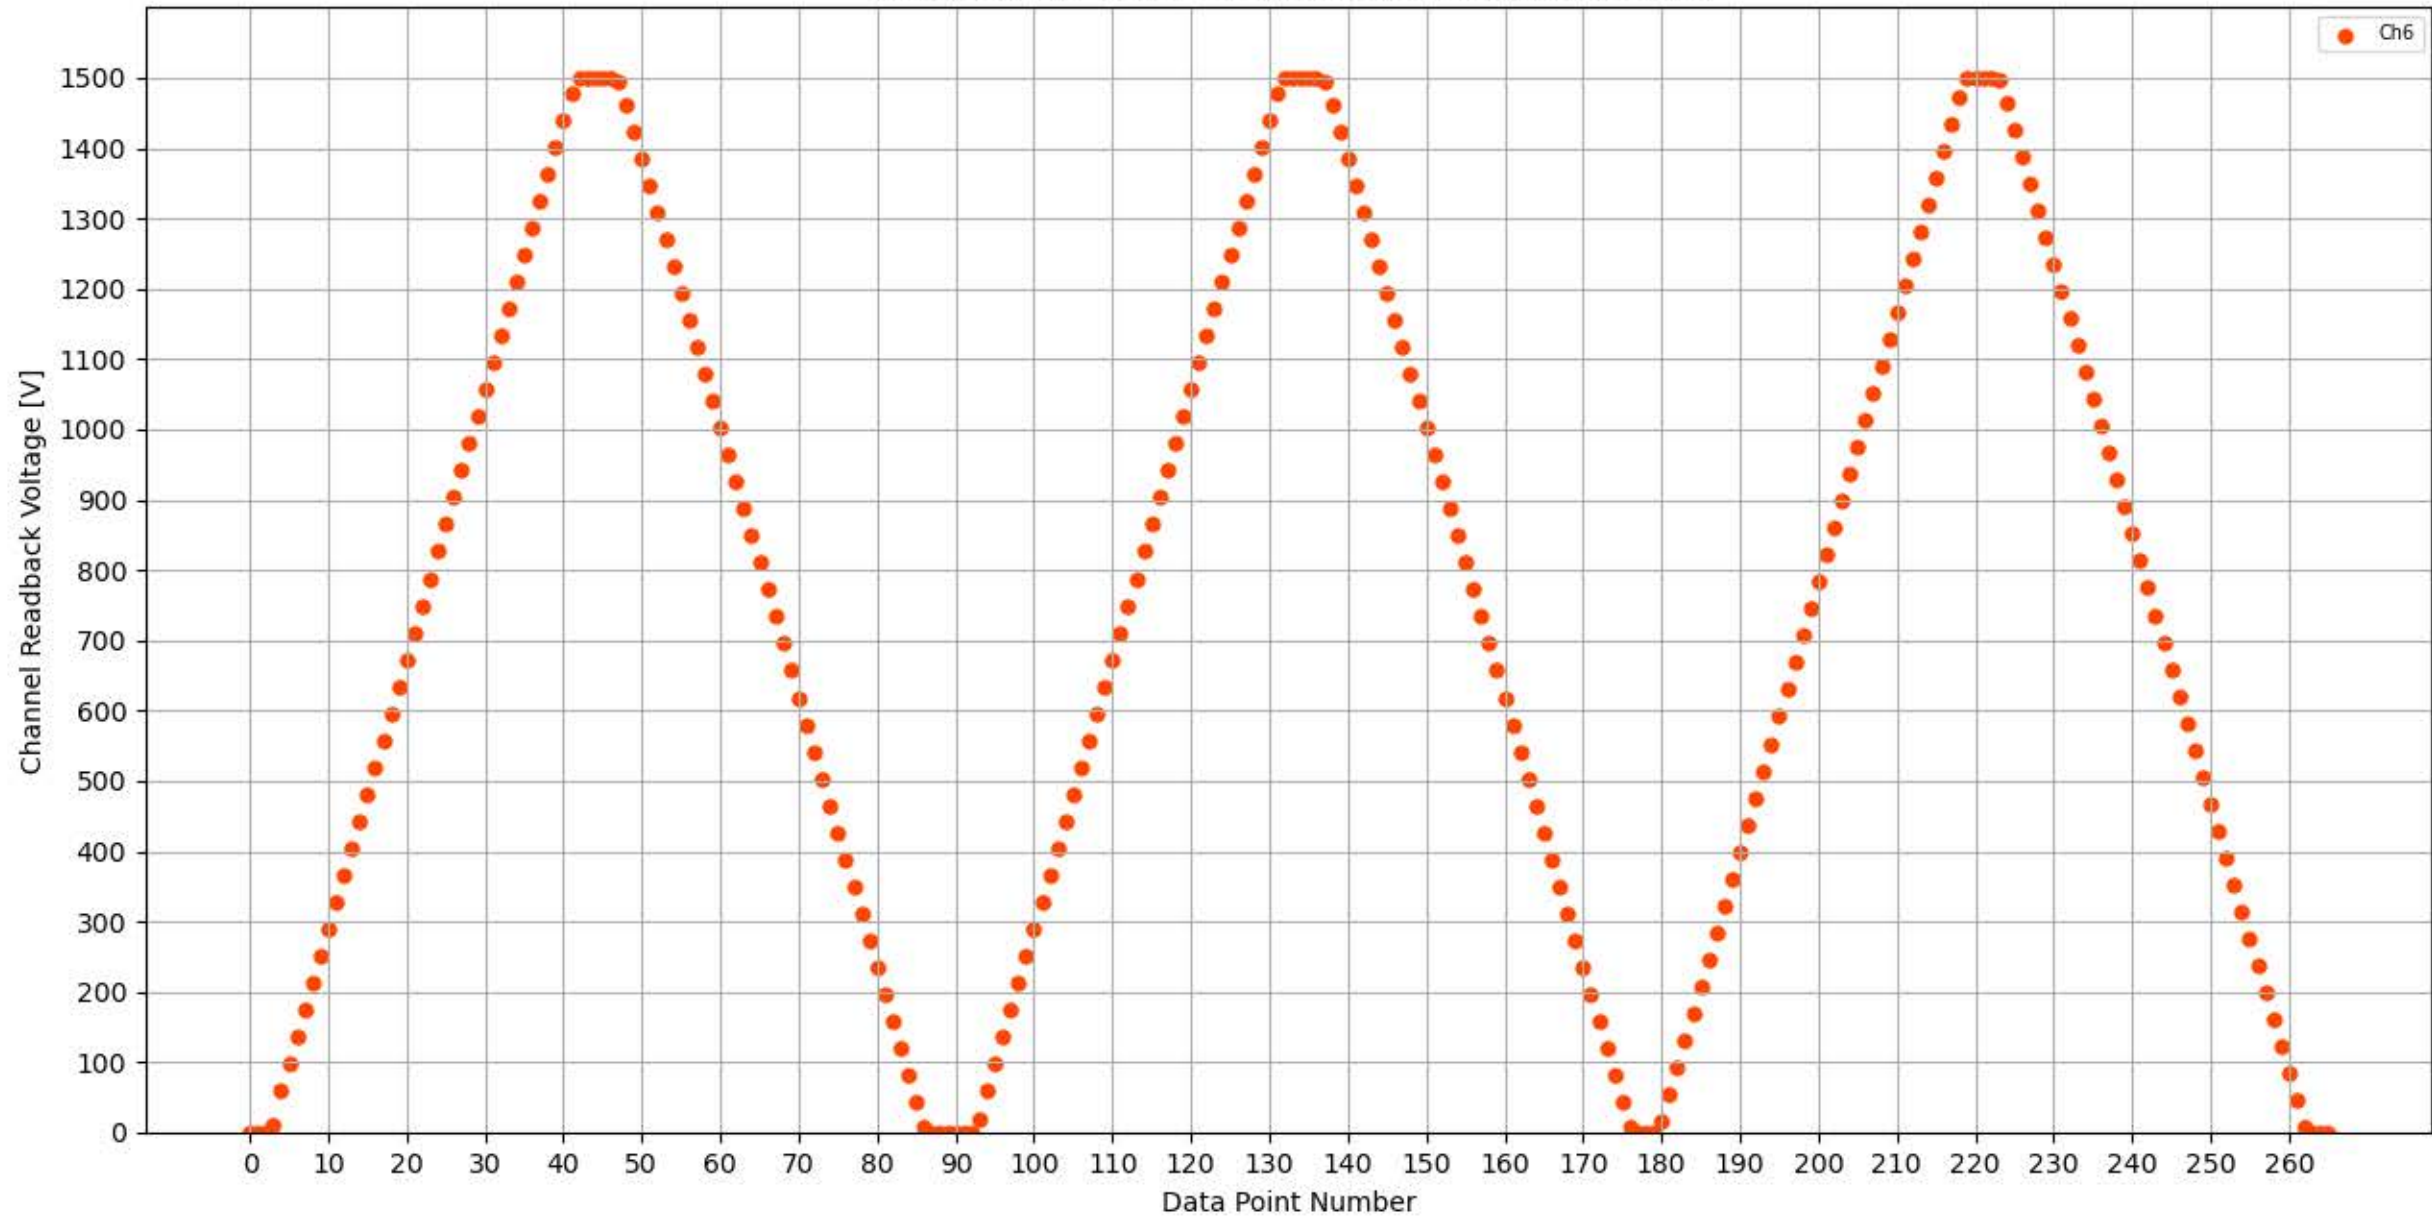

Voltage Ramp Test (Python) Bd #358, Slot #6, Ch #0

Voltage Ramp Test (Python) Bd #358, Slot #6, Ch #1

Voltage Ramp Test (Python) Bd #358, Slot #6, Ch #2

Voltage Ramp Test (Python) Bd #358, Slot #6, Ch #3

Voltage Ramp Test (Python) Bd #358, Slot #6, Ch #4

Voltage Ramp Test (Python) Bd #358, Slot #6, Ch #5

Voltage Ramp Test (Python) Bd #358, Slot #6, Ch #6

Voltage Ramp Test (Python) Bd #358, Slot #6, Ch #7