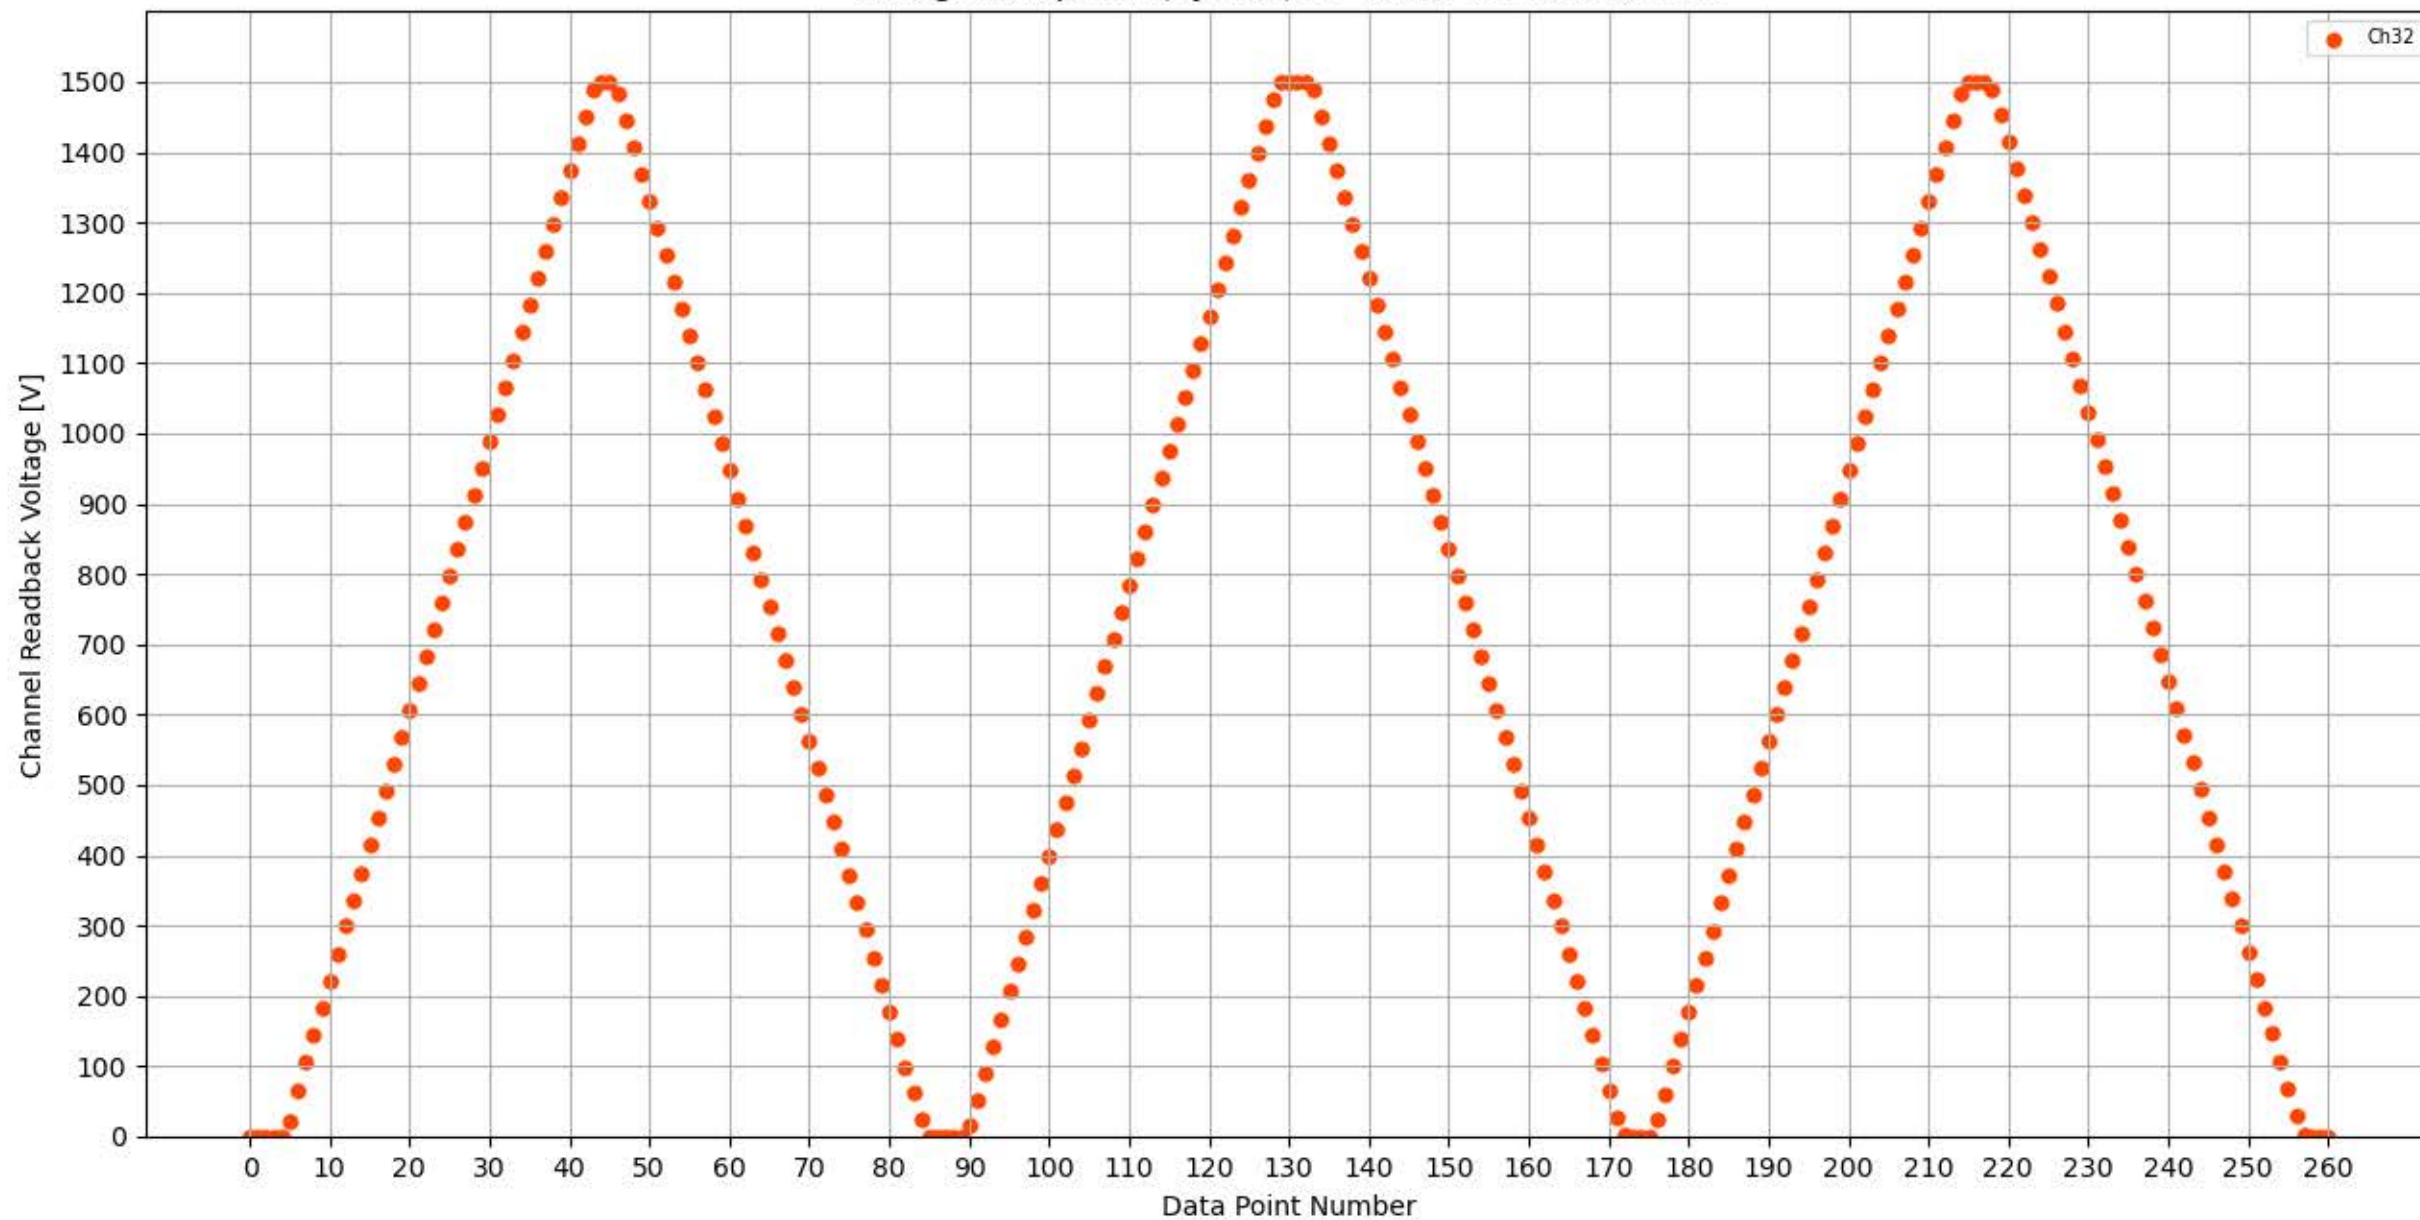

Voltage Ramp Test (Python) Bd #358, Slot #6, Ch #33

Voltage Ramp Test (Python) Bd #358, Slot #6, Ch #32