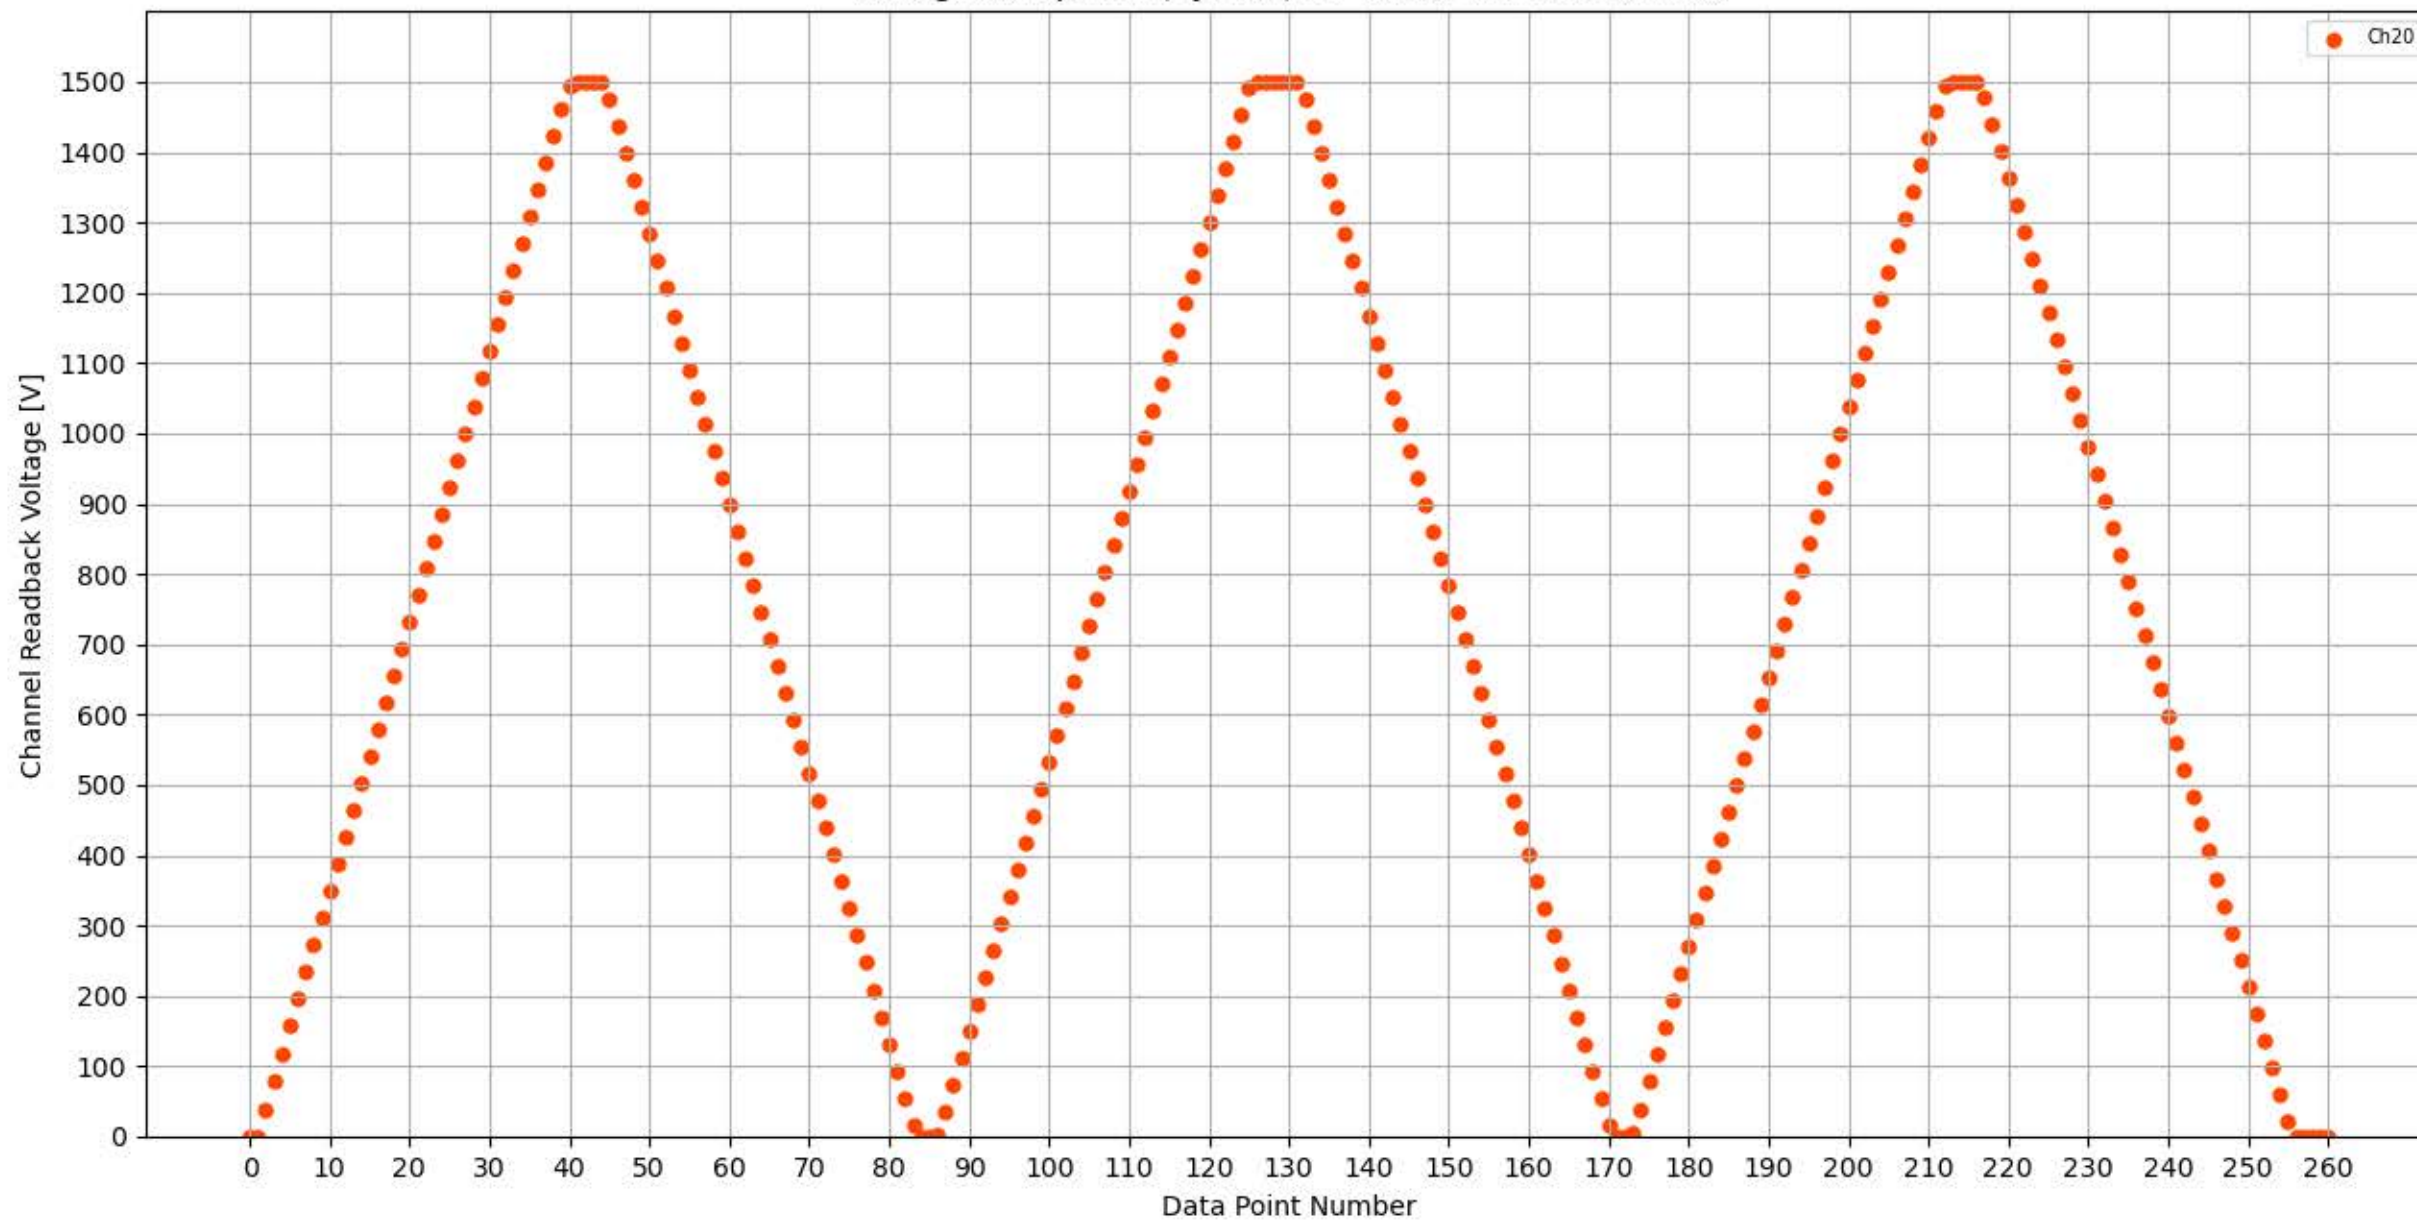

Voltage Ramp Test (Python) Bd #358, Slot #6, Ch #21

Voltage Ramp Test (Python) Bd #358, Slot #6, Ch #20