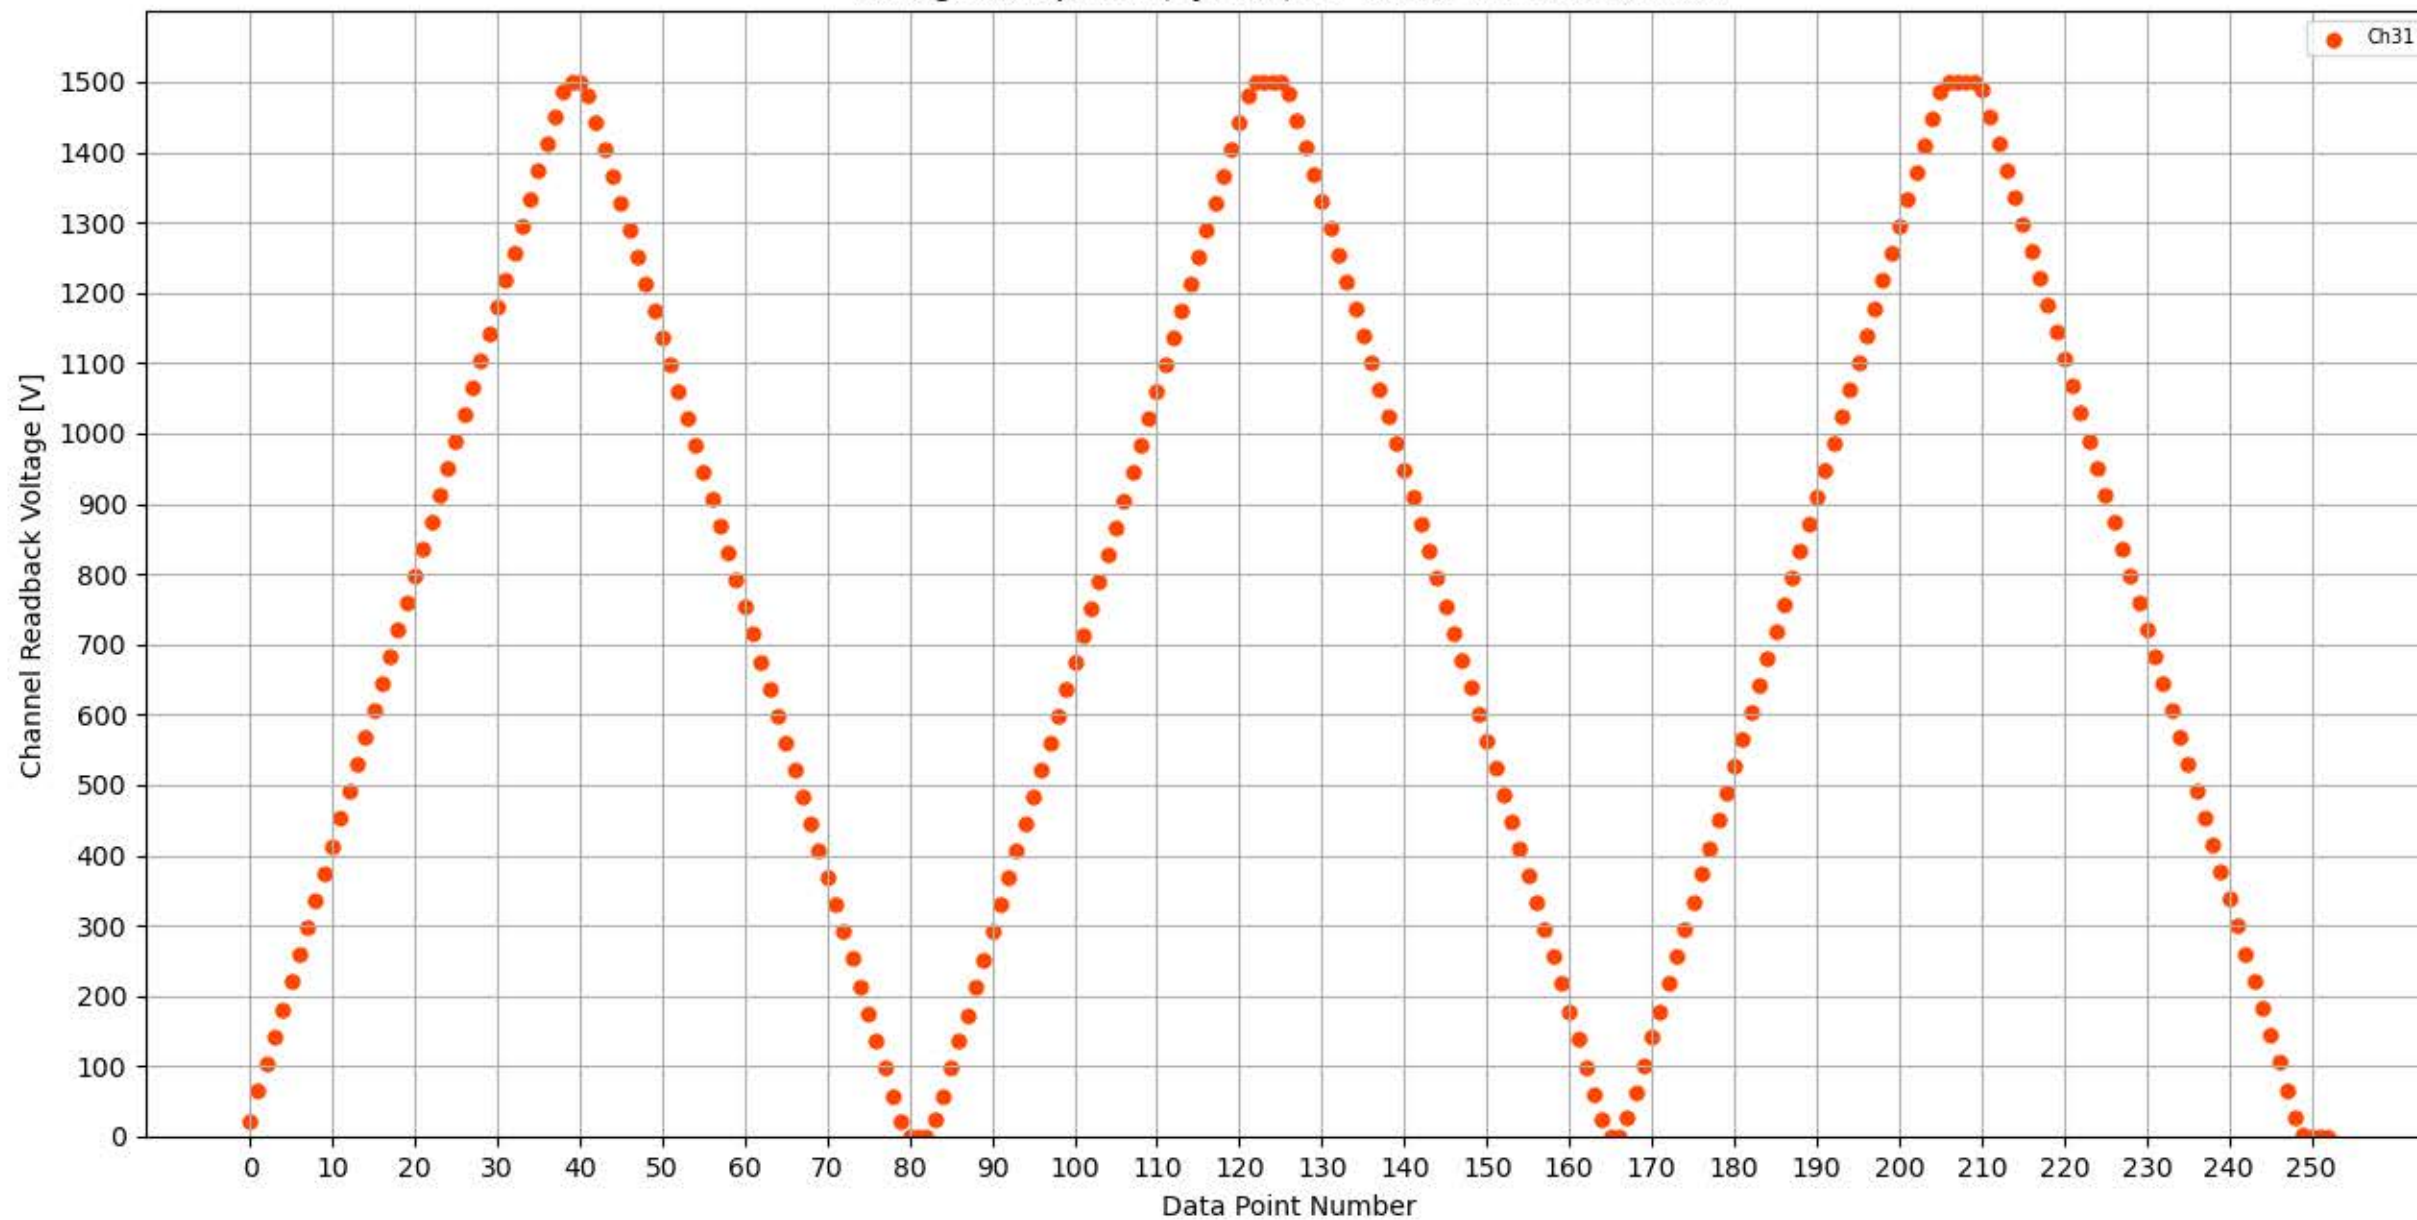

Voltage Ramp Test (Python) Bd #358, Slot #6, Ch #28

Voltage Ramp Test (Python) Bd #358, Slot #6, Ch #29

Voltage Ramp Test (Python) Bd #358, Slot #6, Ch #30

Voltage Ramp Test (Python) Bd #358, Slot #6, Ch #31