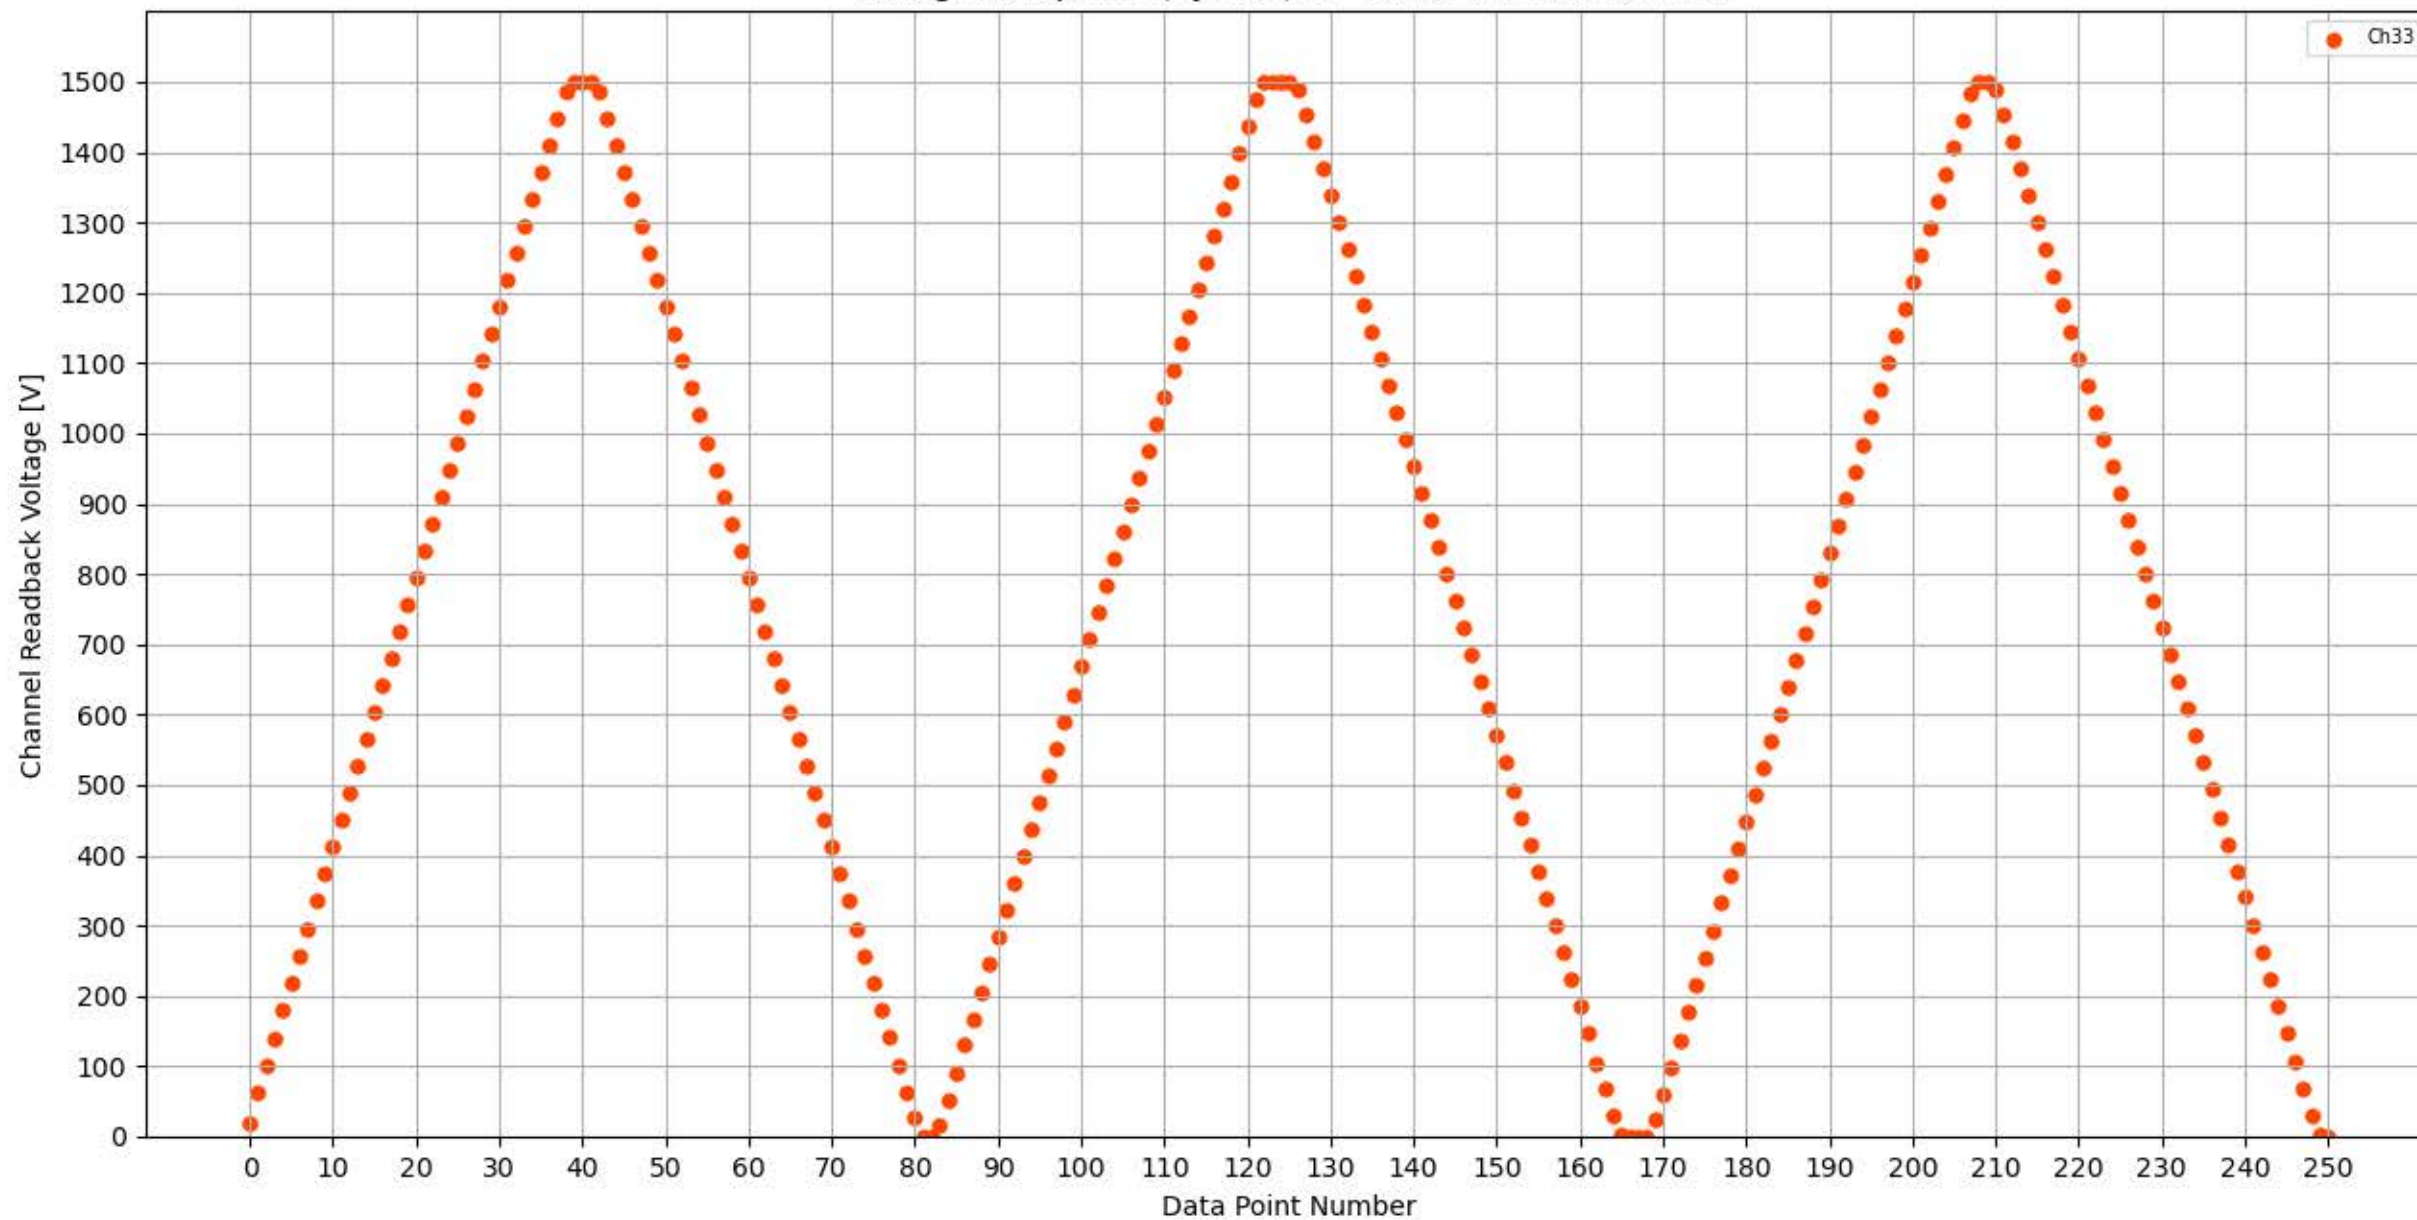

Voltage Ramp Test (Python) Bd #358, Slot #6, Ch #34

Voltage Ramp Test (Python) Bd #358, Slot #6, Ch #33