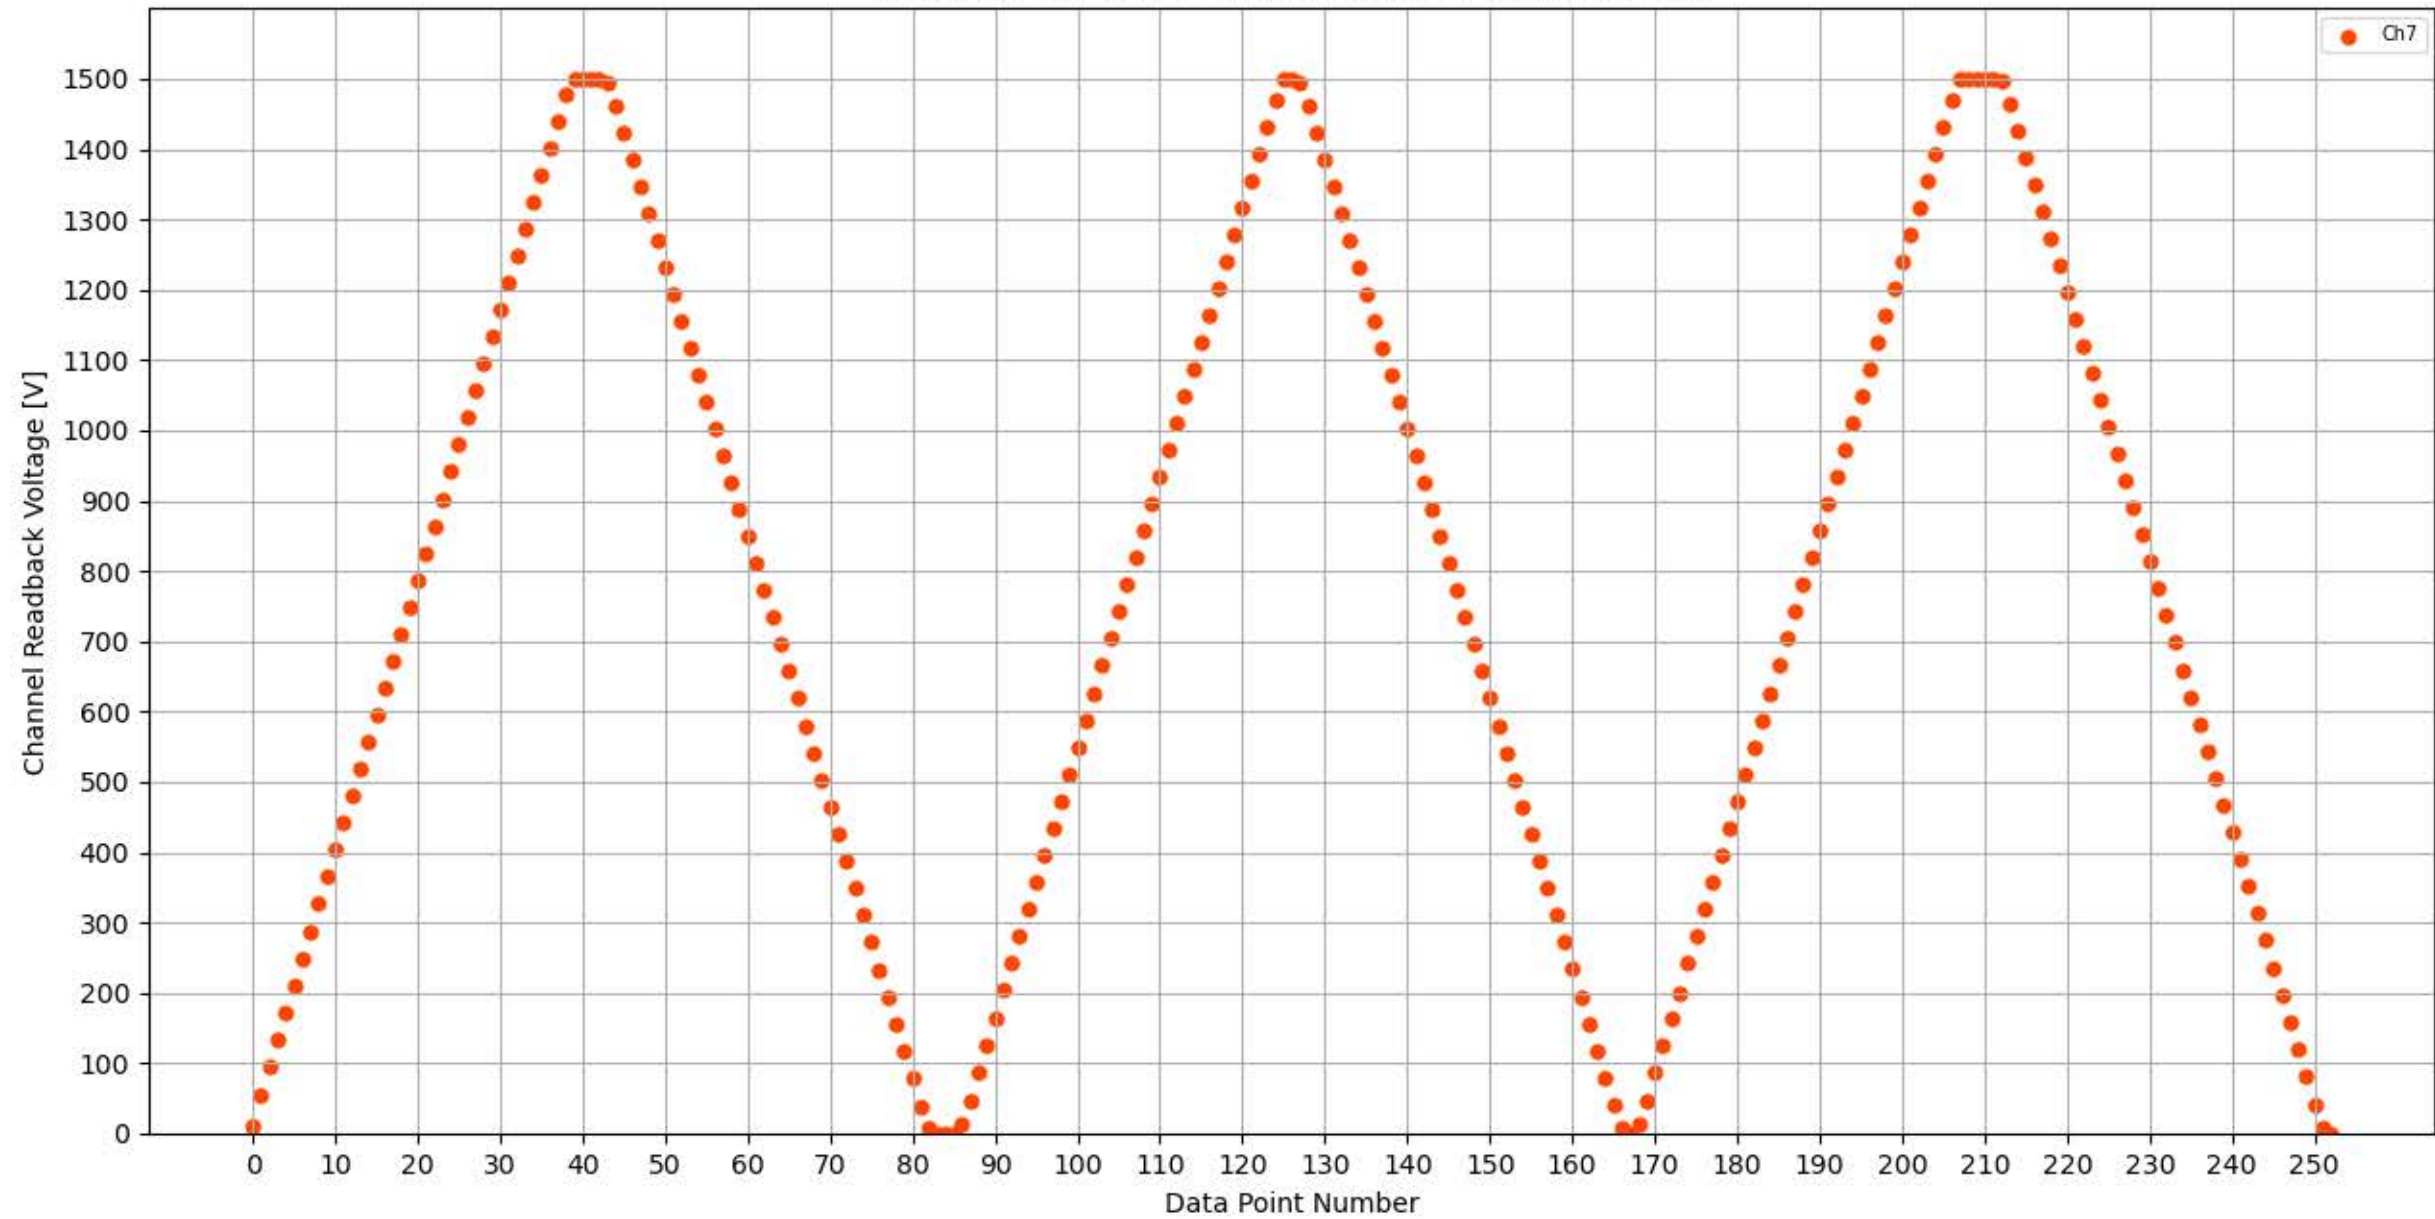

Voltage Ramp Test (Python) Bd #358, Slot #6, Ch #0

Voltage Ramp Test (Python) Bd #358, Slot #6, Ch #1

Voltage Ramp Test (Python) Bd #358, Slot #6, Ch #2

Voltage Ramp Test (Python) Bd #358, Slot #6, Ch #3

Voltage Ramp Test (Python) Bd #358, Slot #6, Ch #4

Voltage Ramp Test (Python) Bd #358, Slot #6, Ch #5

Voltage Ramp Test (Python) Bd #358, Slot #6, Ch #6

Voltage Ramp Test (Python) Bd #358, Slot #6, Ch #7