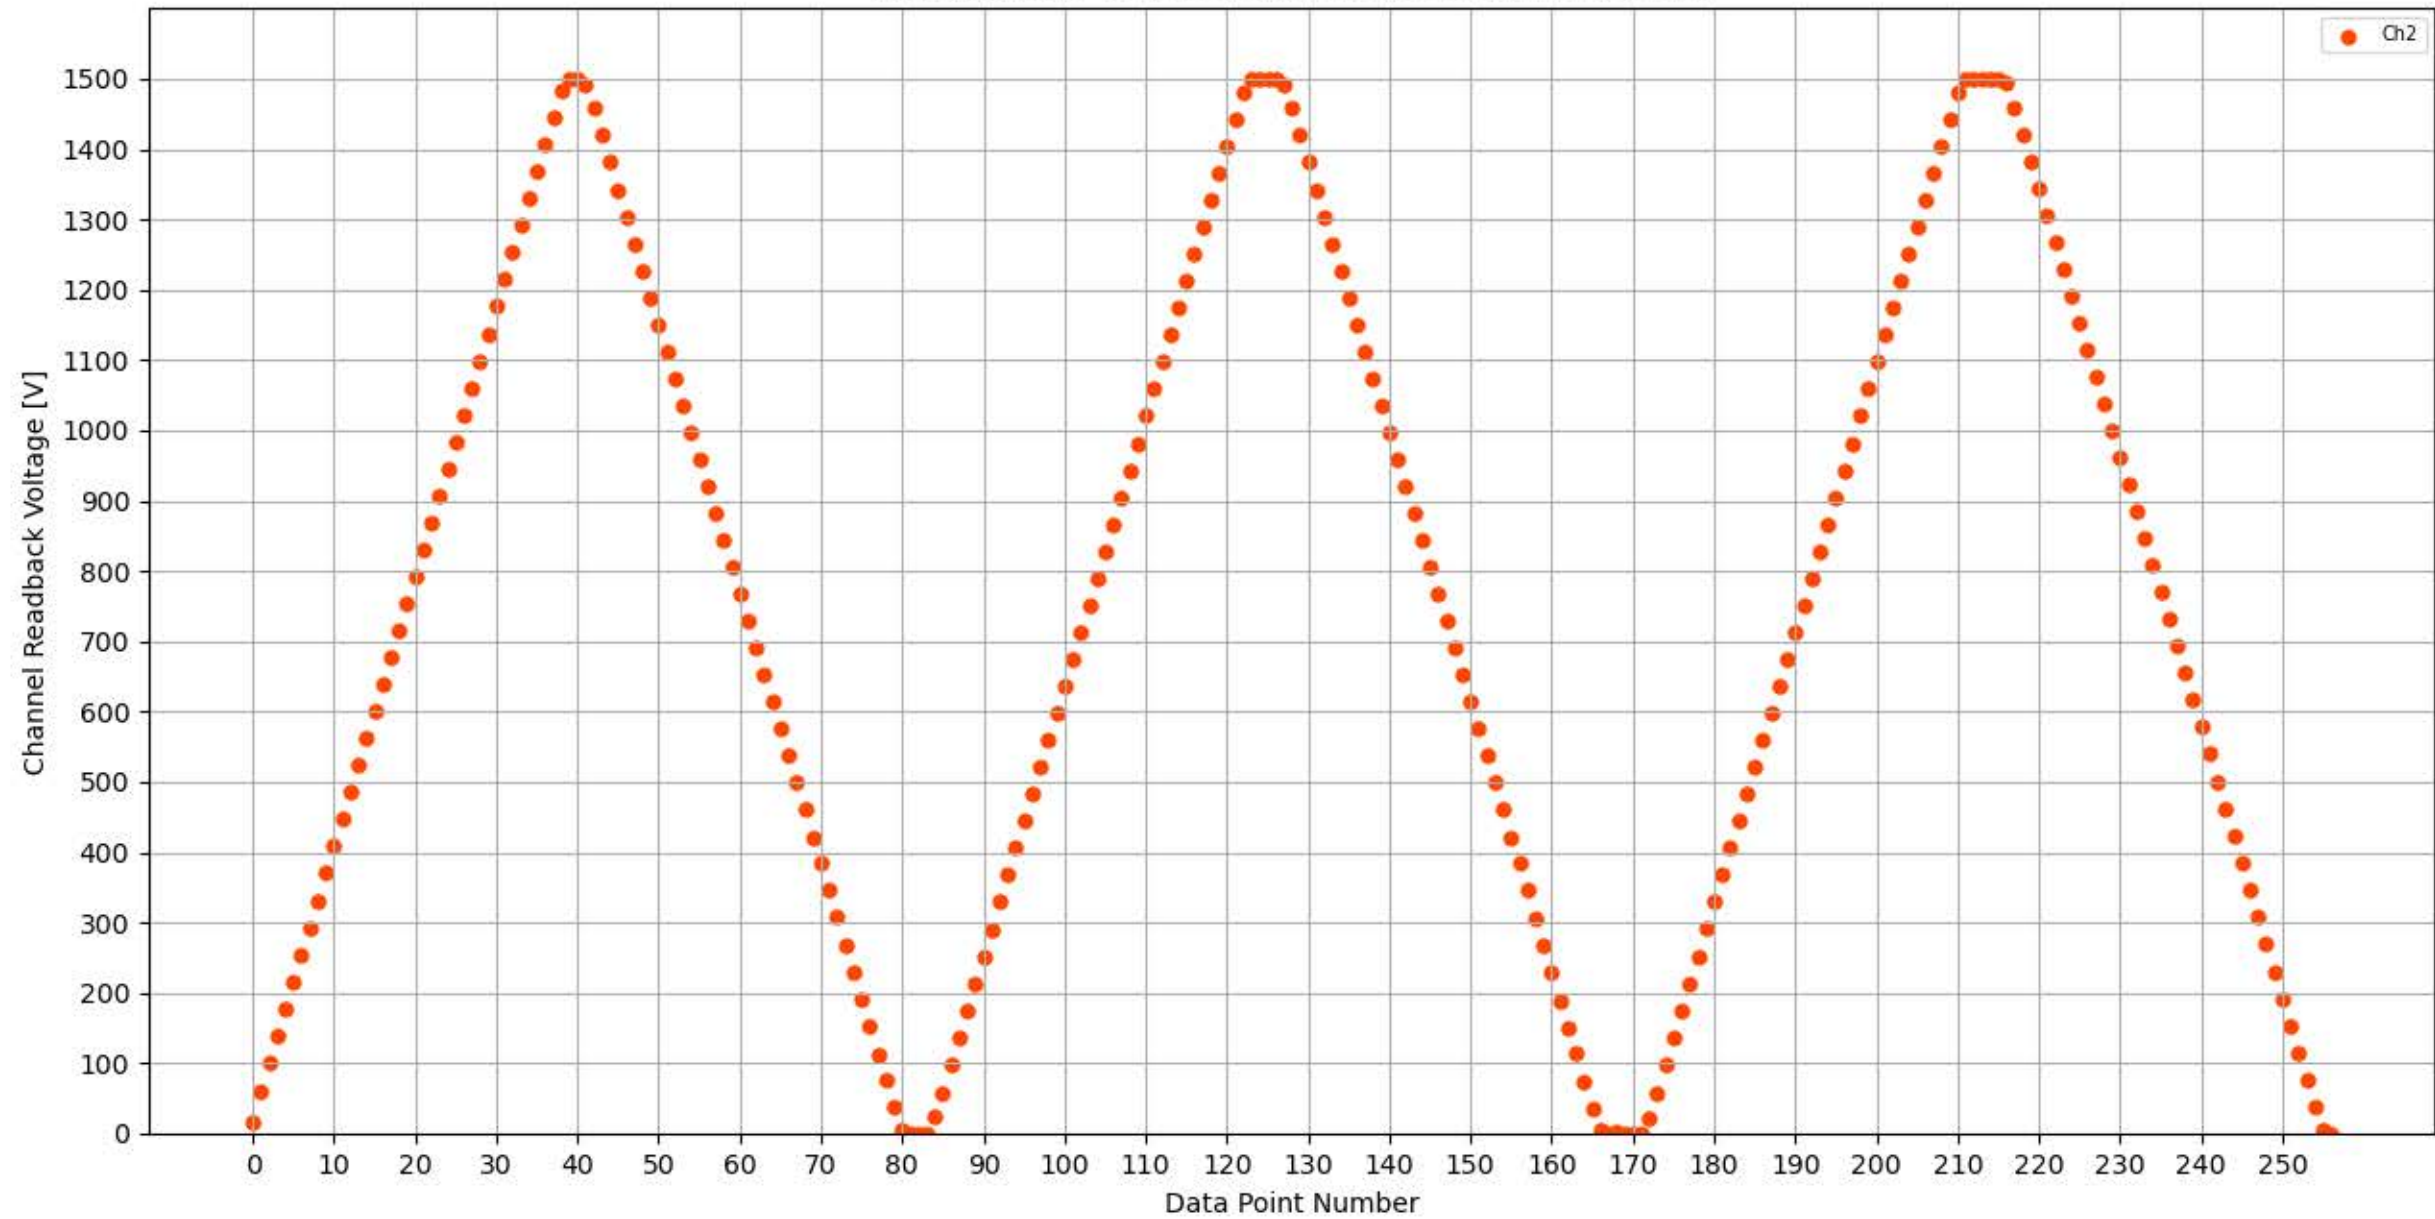

Voltage Ramp Test (Python) Bd #358, Slot #6, Ch #0

Voltage Ramp Test (Python) Bd #358, Slot #6, Ch #1

Voltage Ramp Test (Python) Bd #358, Slot #6, Ch #2

Voltage Ramp Test (Python) Bd #358, Slot #6, Ch #3

Voltage Ramp Test (Python) Bd #358, Slot #6, Ch #4

Voltage Ramp Test (Python) Bd #358, Slot #6, Ch #5

Voltage Ramp Test (Python) Bd #358, Slot #6, Ch #6

Voltage Ramp Test (Python) Bd #358, Slot #6, Ch #7