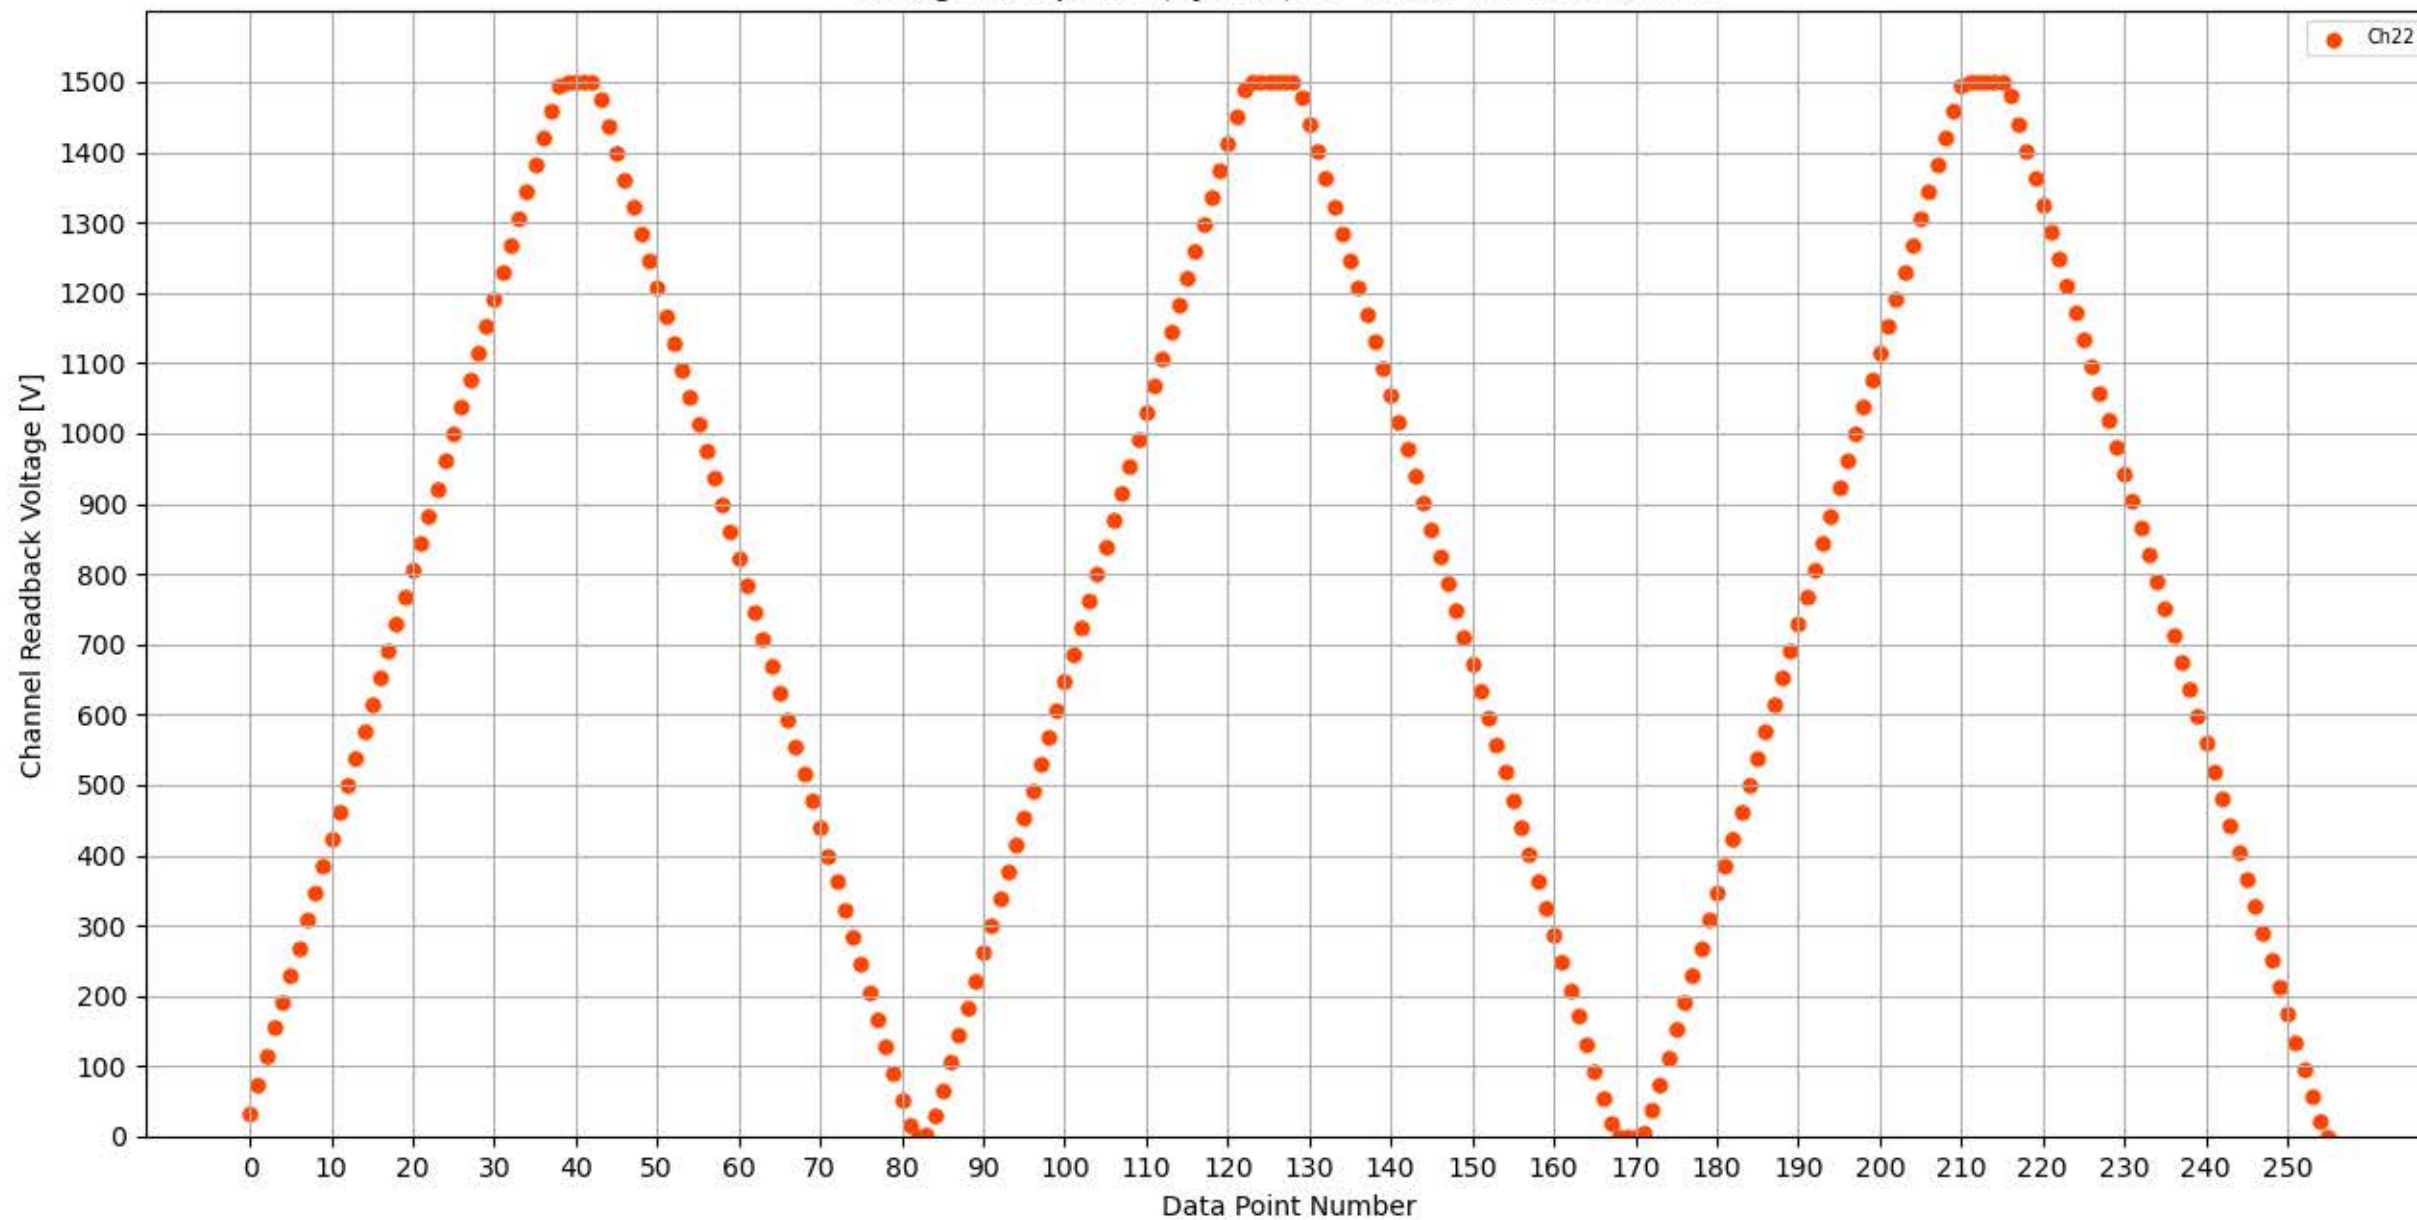

Voltage Ramp Test (Python) Bd #358, Slot #6, Ch #23

Voltage Ramp Test (Python) Bd #358, Slot #6, Ch #22