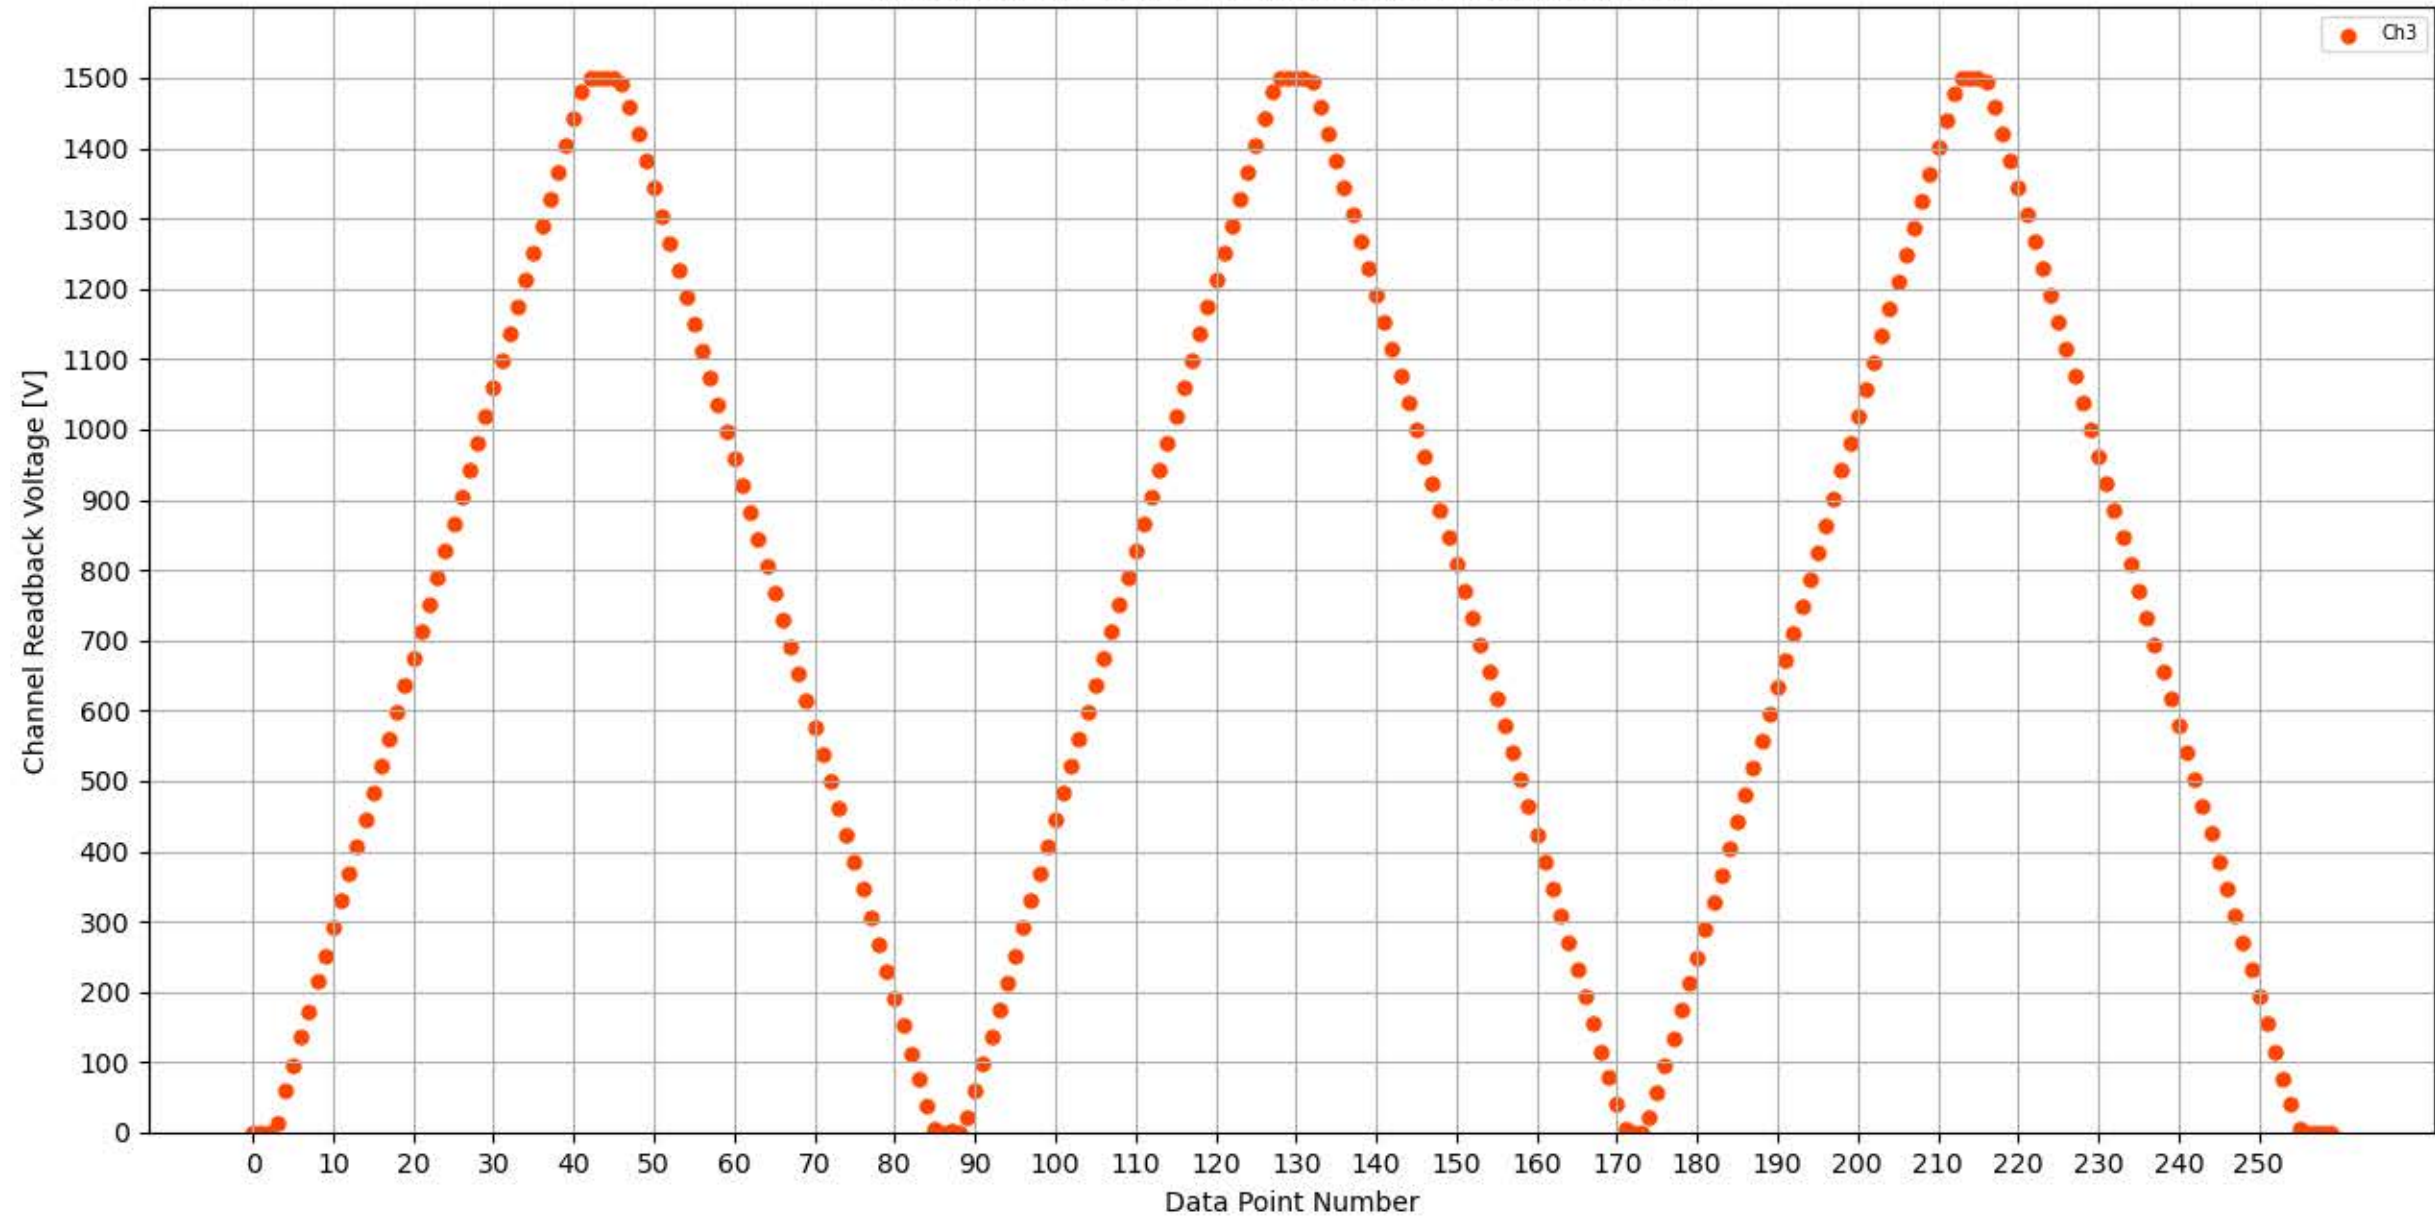

Voltage Ramp Test (Python) Bd #358, Slot #6, Ch #0

Voltage Ramp Test (Python) Bd #358, Slot #6, Ch #1

Voltage Ramp Test (Python) Bd #358, Slot #6, Ch #2

Voltage Ramp Test (Python) Bd #358, Slot #6, Ch #3

Voltage Ramp Test (Python) Bd #358, Slot #6, Ch #4

Voltage Ramp Test (Python) Bd #358, Slot #6, Ch #5

Voltage Ramp Test (Python) Bd #358, Slot #6, Ch #6

Voltage Ramp Test (Python) Bd #358, Slot #6, Ch #7