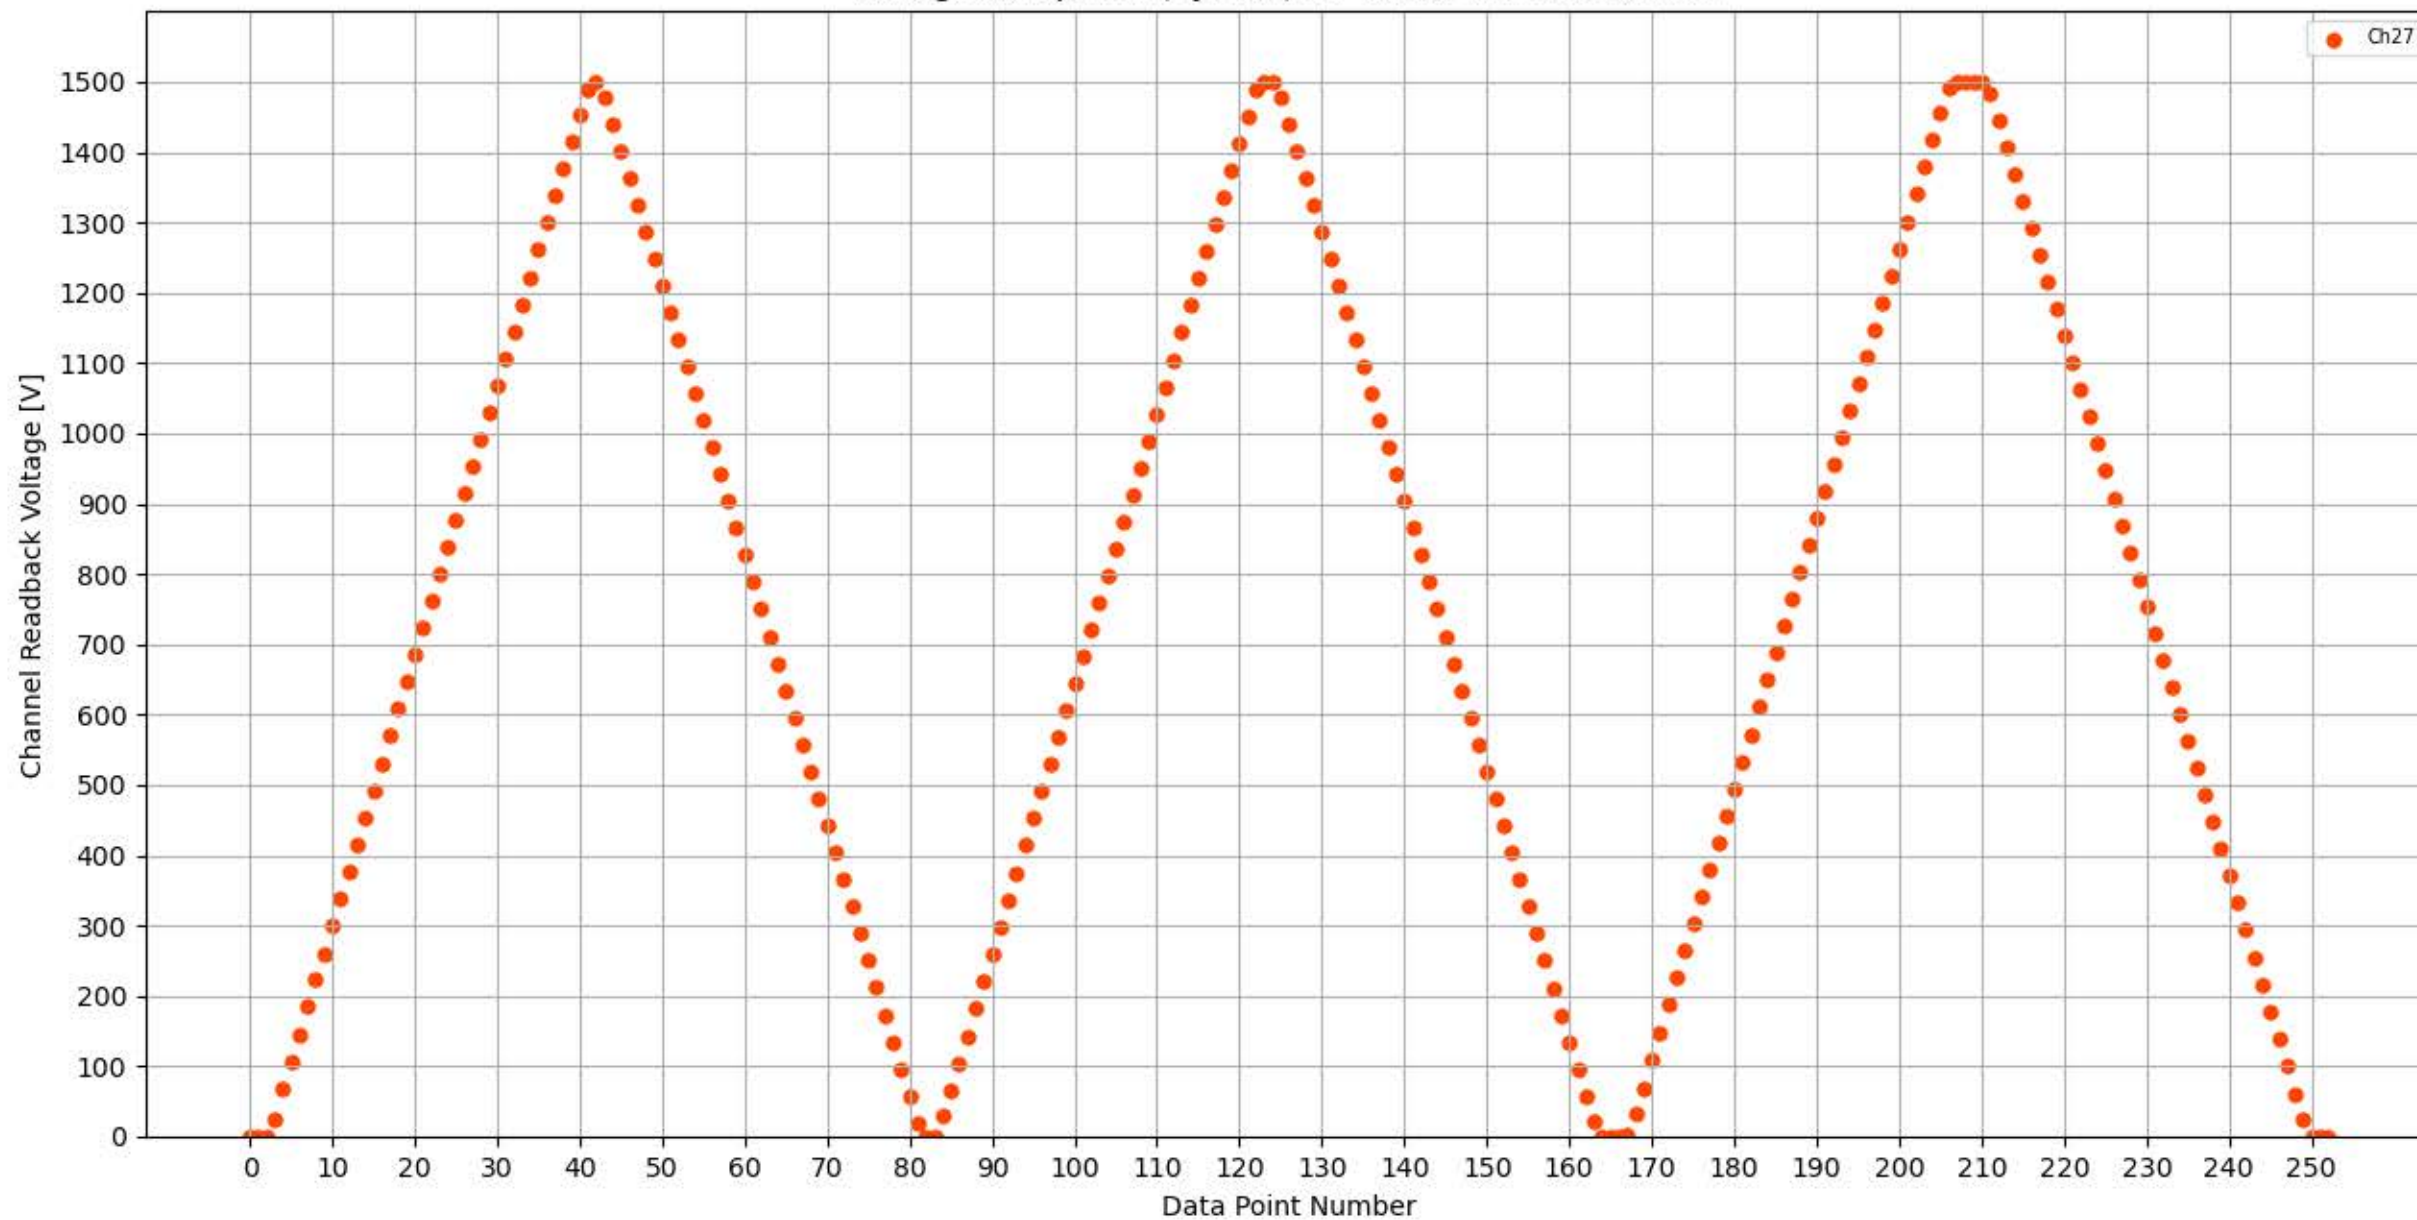

Voltage Ramp Test (Python) Bd #358, Slot #6, Ch #24

Voltage Ramp Test (Python) Bd #358, Slot #6, Ch #25

Voltage Ramp Test (Python) Bd #358, Slot #6, Ch #26

Voltage Ramp Test (Python) Bd #358, Slot #6, Ch #27