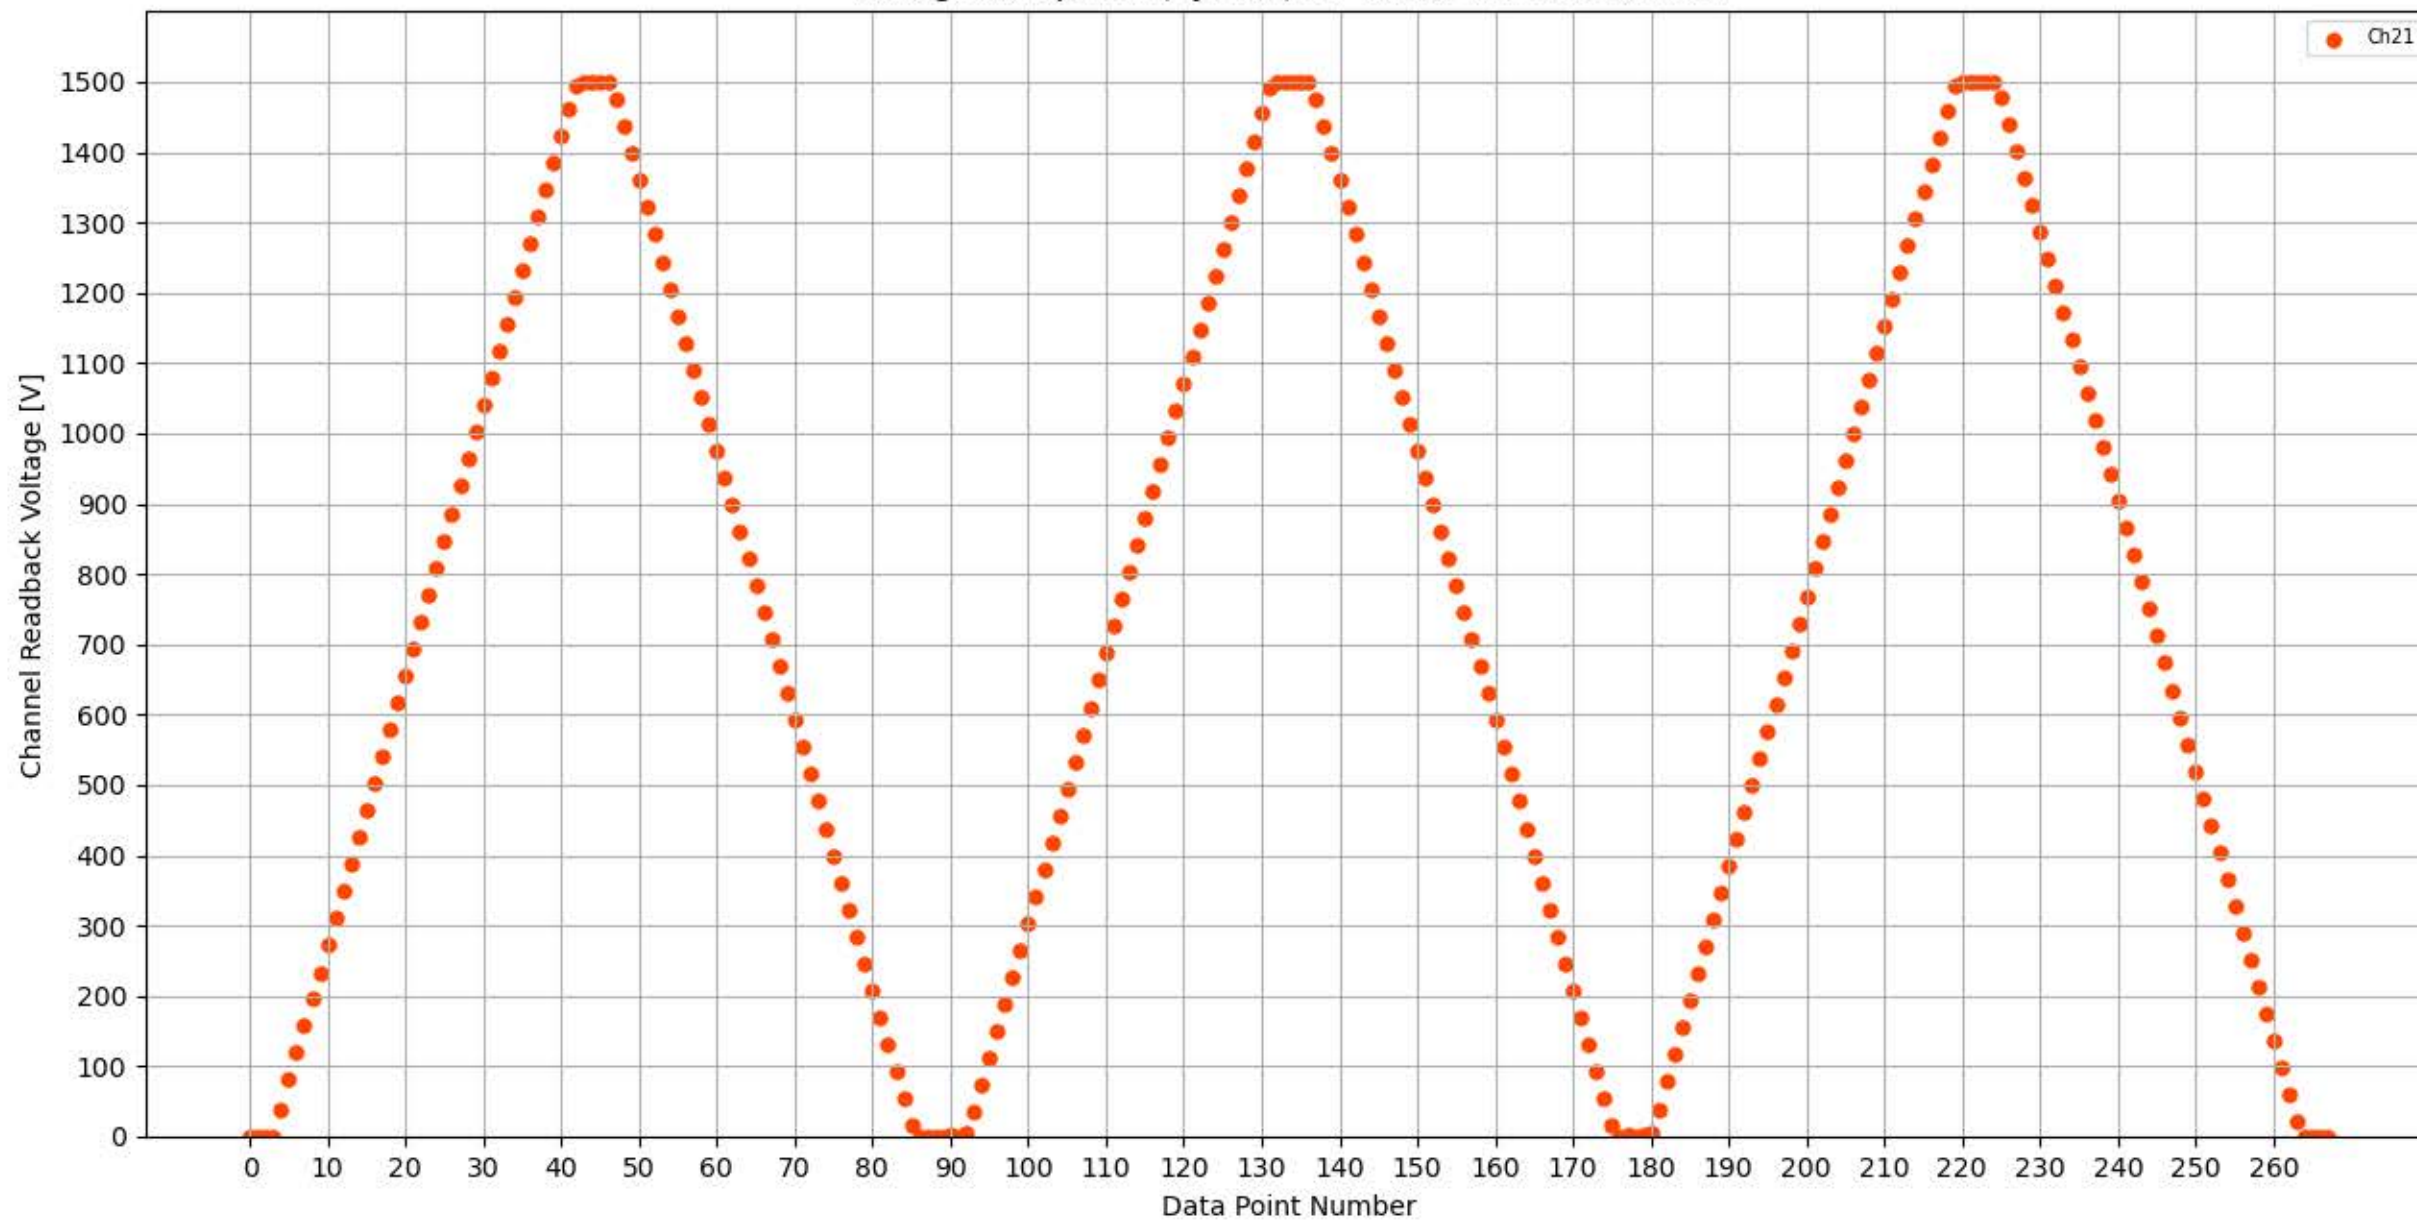

Voltage Ramp Test (Python) Bd #358, Slot #6, Ch #22

Voltage Ramp Test (Python) Bd #358, Slot #6, Ch #21