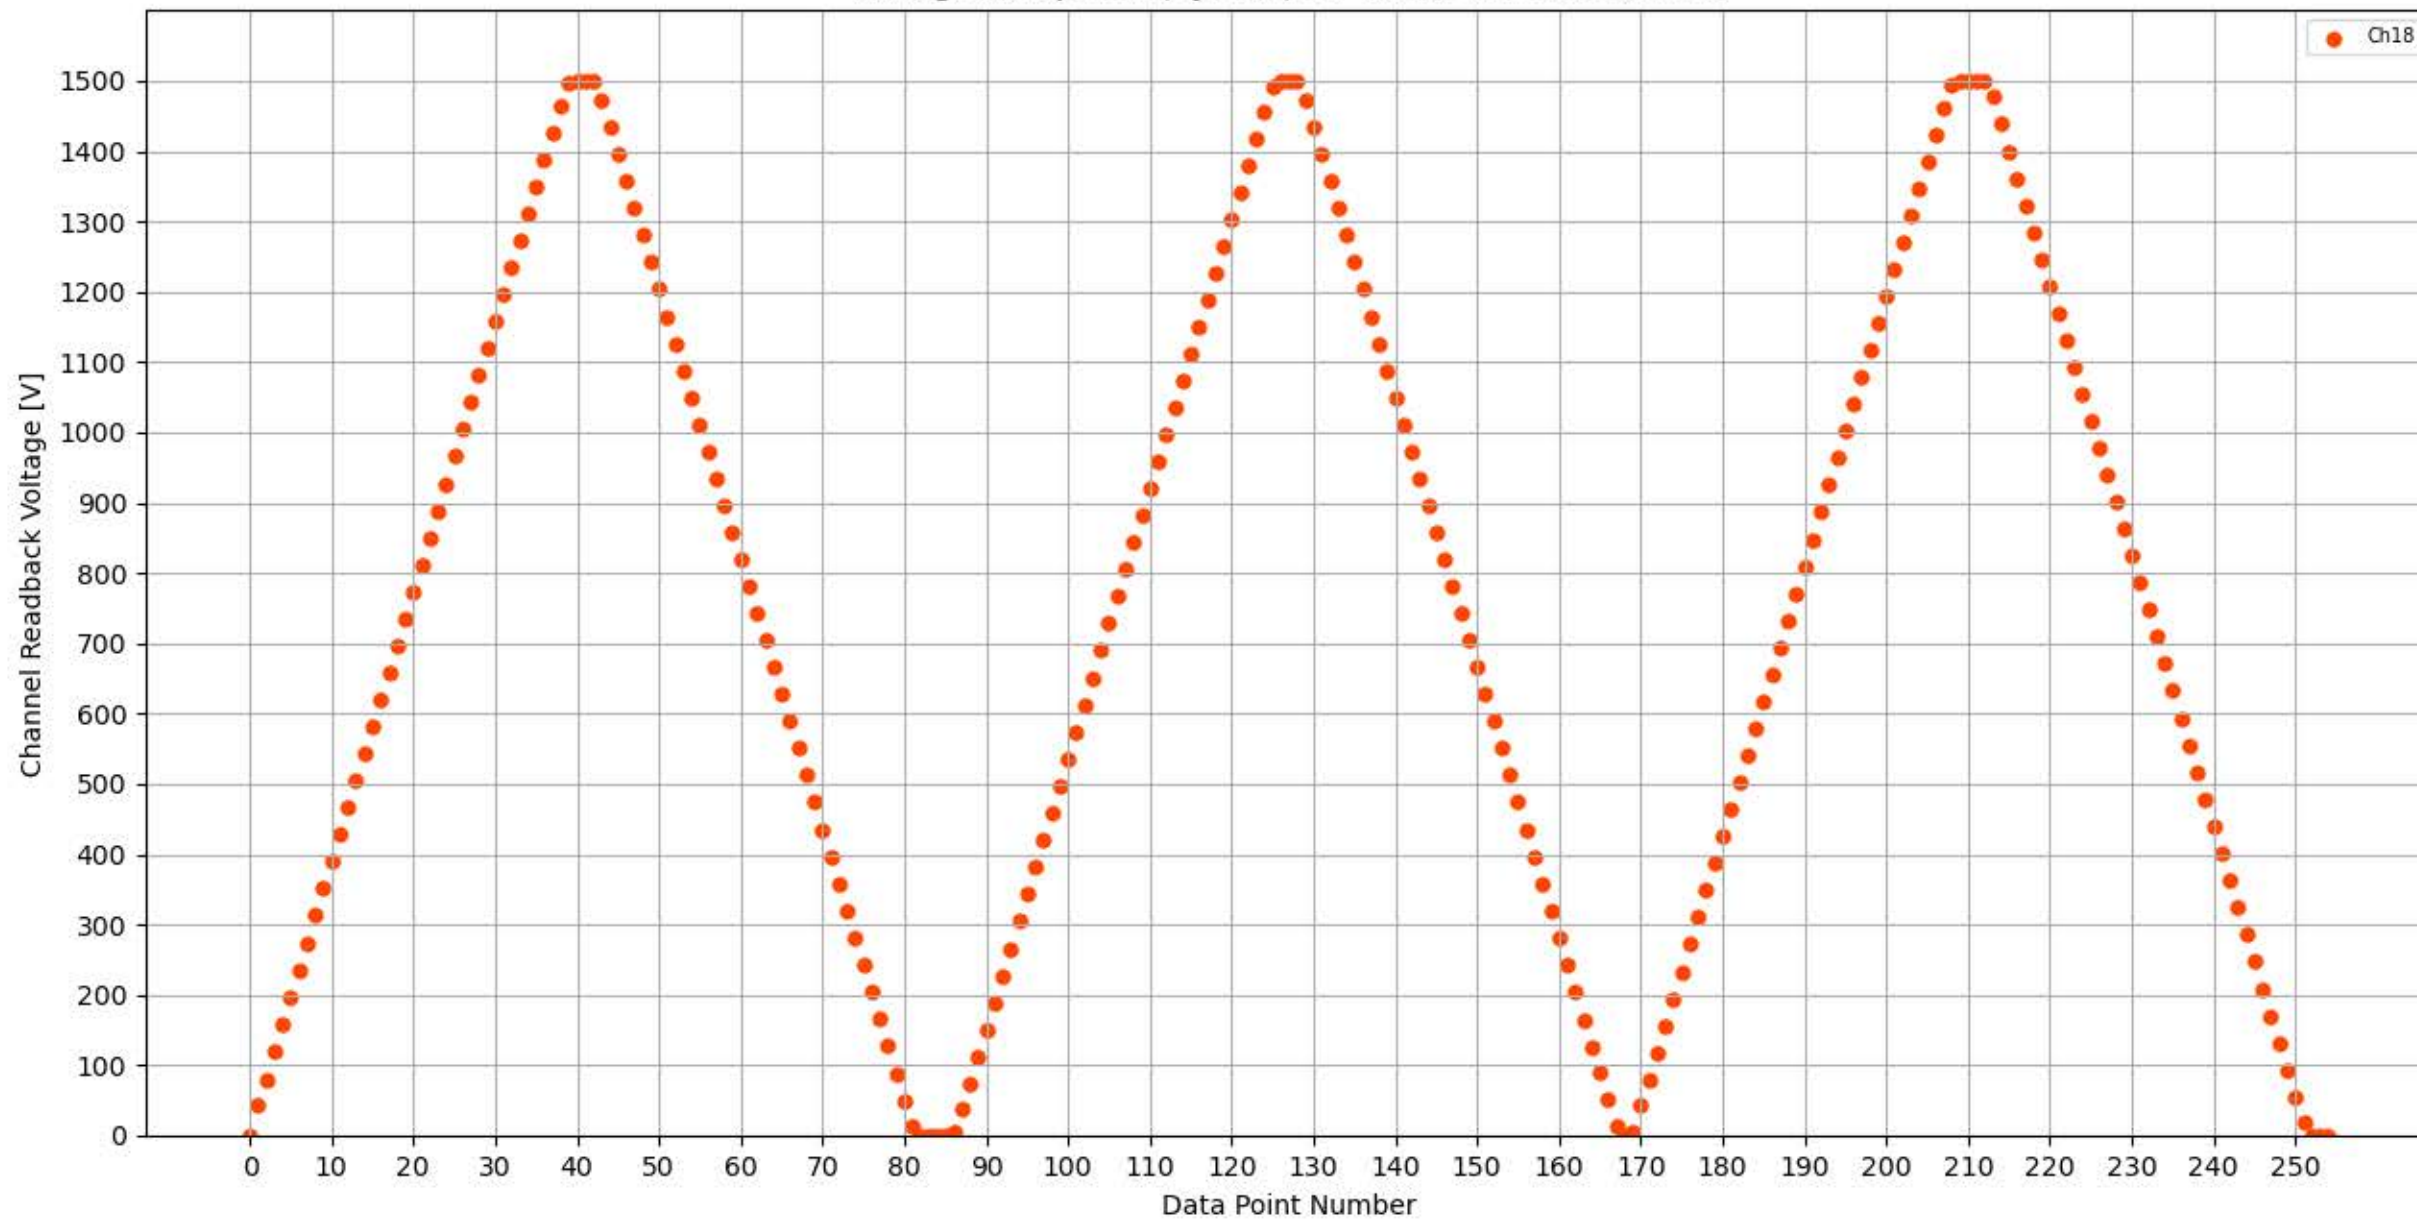

Voltage Ramp Test (Python) Bd #358, Slot #6, Ch #19

Voltage Ramp Test (Python) Bd #358, Slot #6, Ch #18