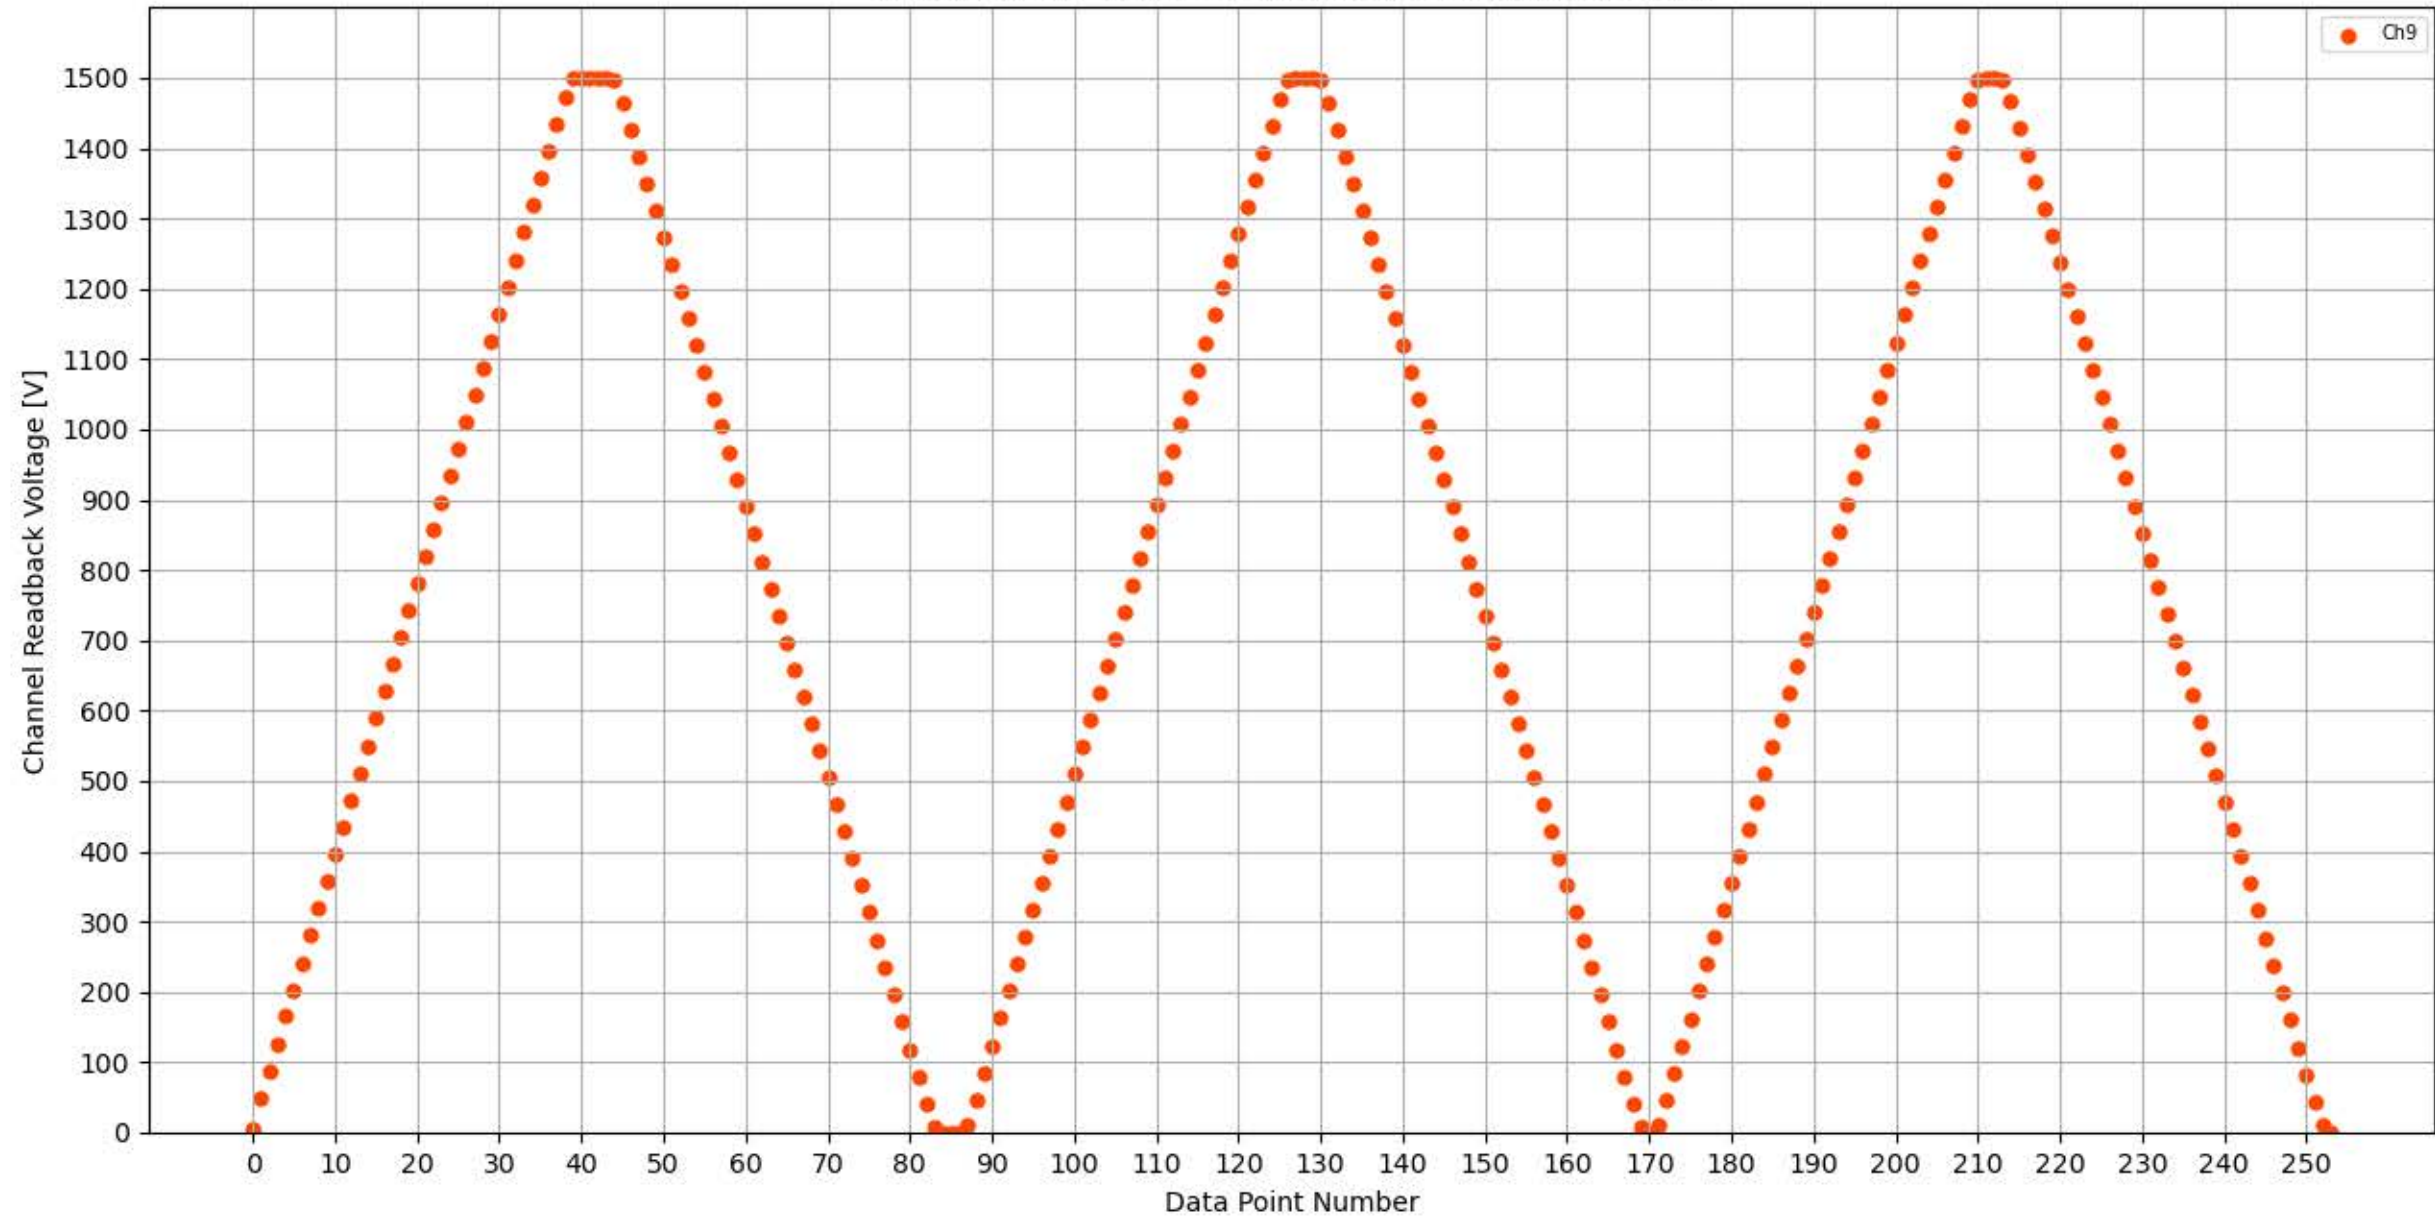

Voltage Ramp Test (Python) Bd #358, Slot #6, Ch #10

Voltage Ramp Test (Python) Bd #358, Slot #6, Ch #9