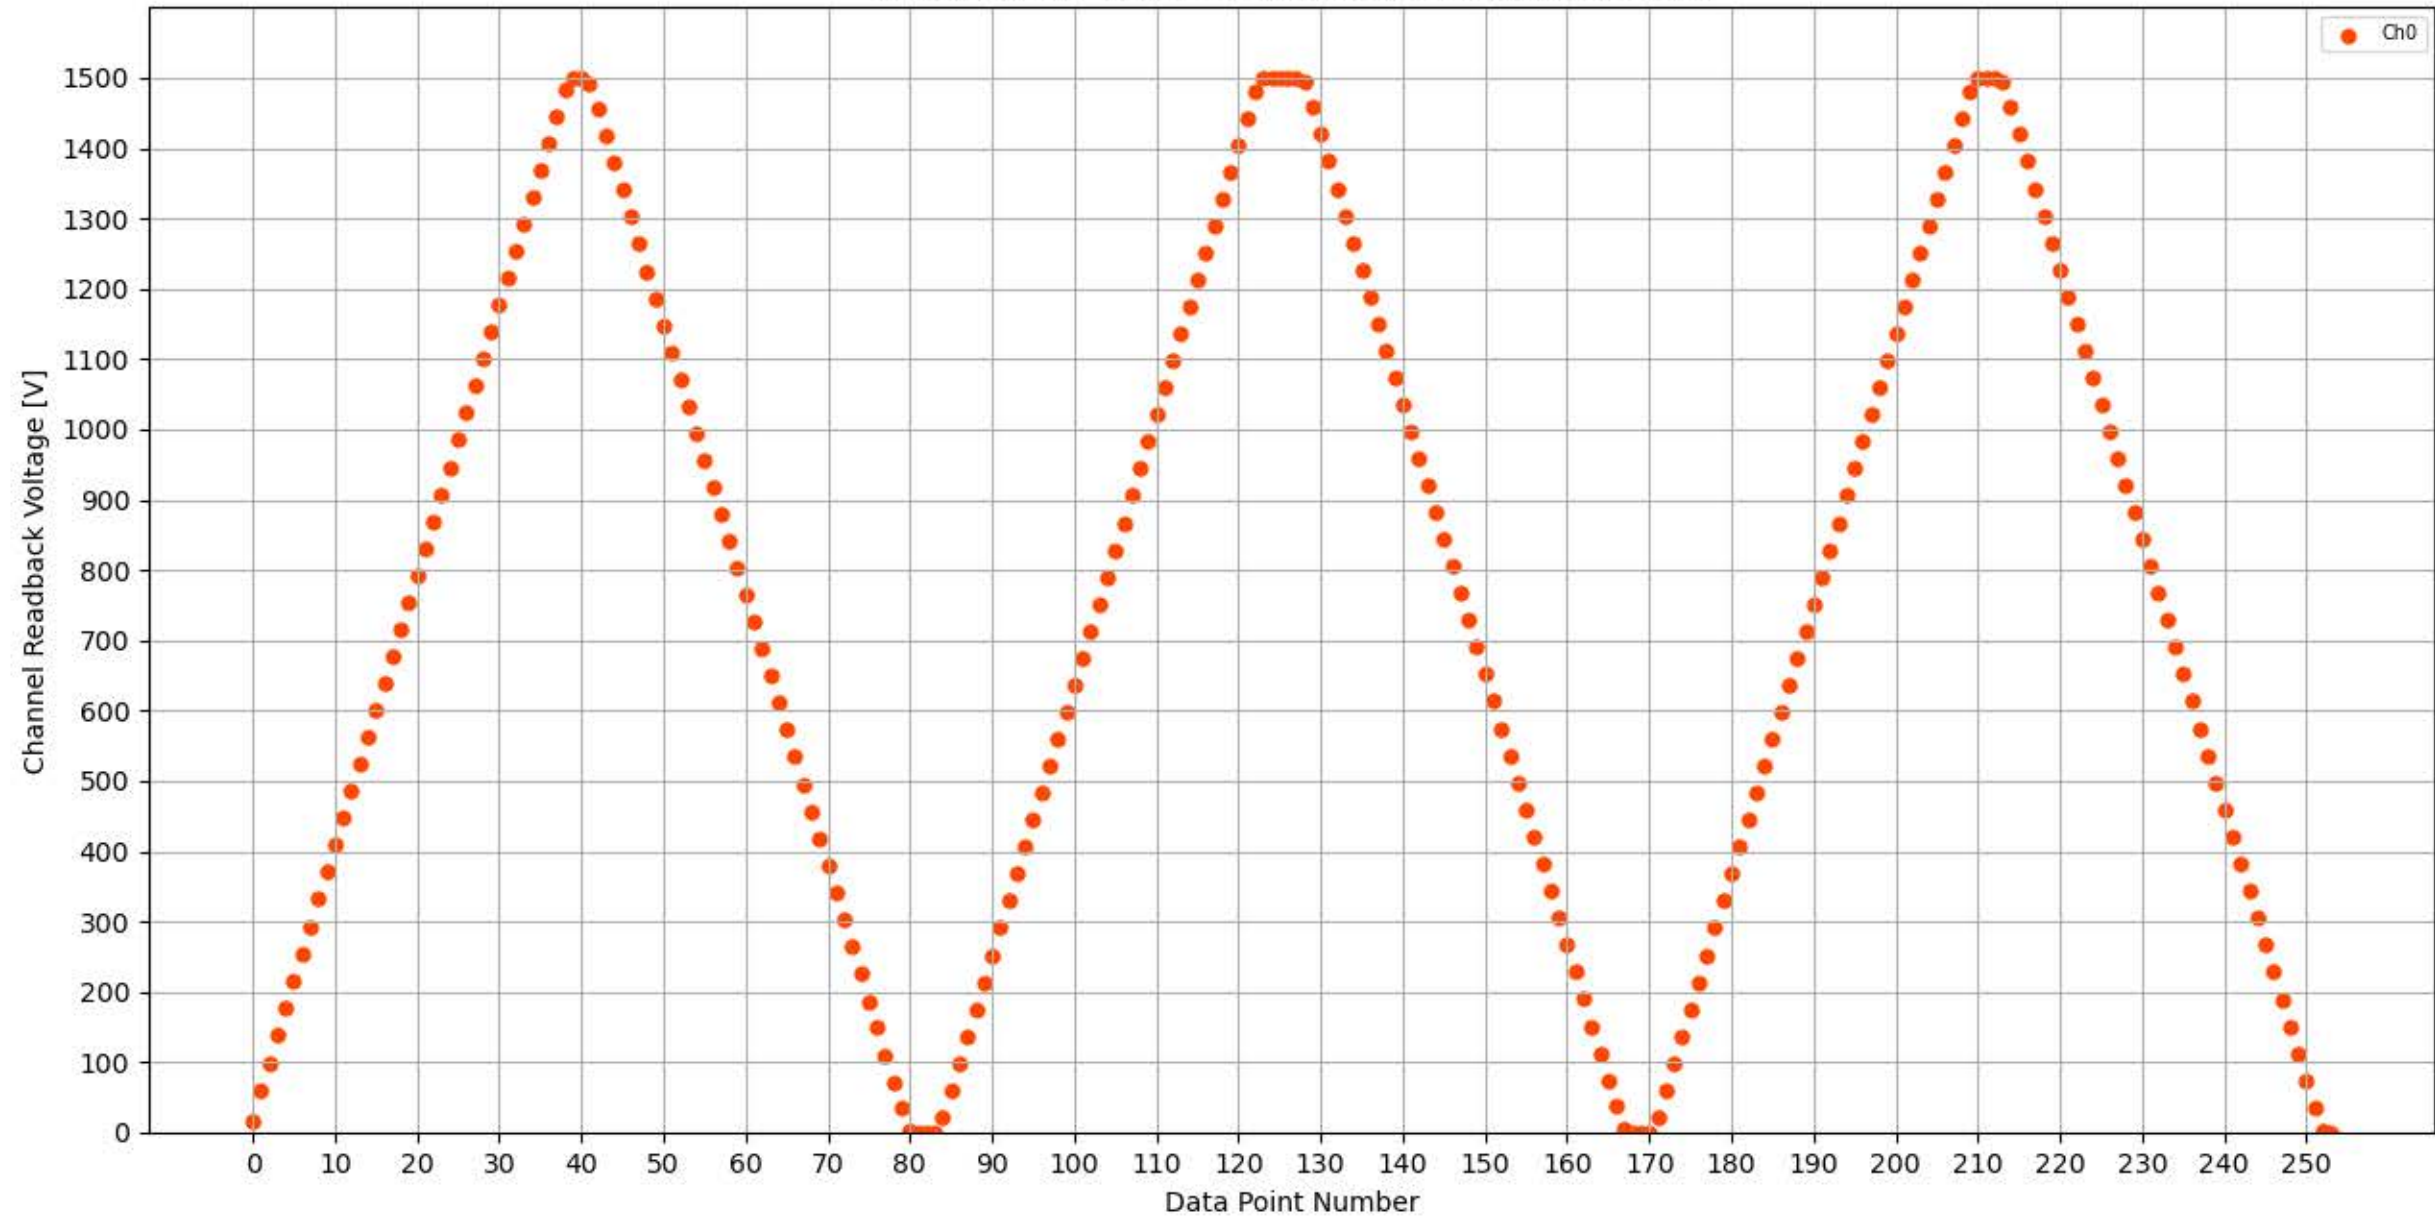

Voltage Ramp Test (Python) Bd #358, Slot #6, Ch #0

Voltage Ramp Test (Python) Bd #358, Slot #6, Ch #1

Voltage Ramp Test (Python) Bd #358, Slot #6, Ch #2

Voltage Ramp Test (Python) Bd #358, Slot #6, Ch #3

Voltage Ramp Test (Python) Bd #358, Slot #6, Ch #4

Voltage Ramp Test (Python) Bd #358, Slot #6, Ch #5

Voltage Ramp Test (Python) Bd #358, Slot #6, Ch #6

Voltage Ramp Test (Python) Bd #358, Slot #6, Ch #7