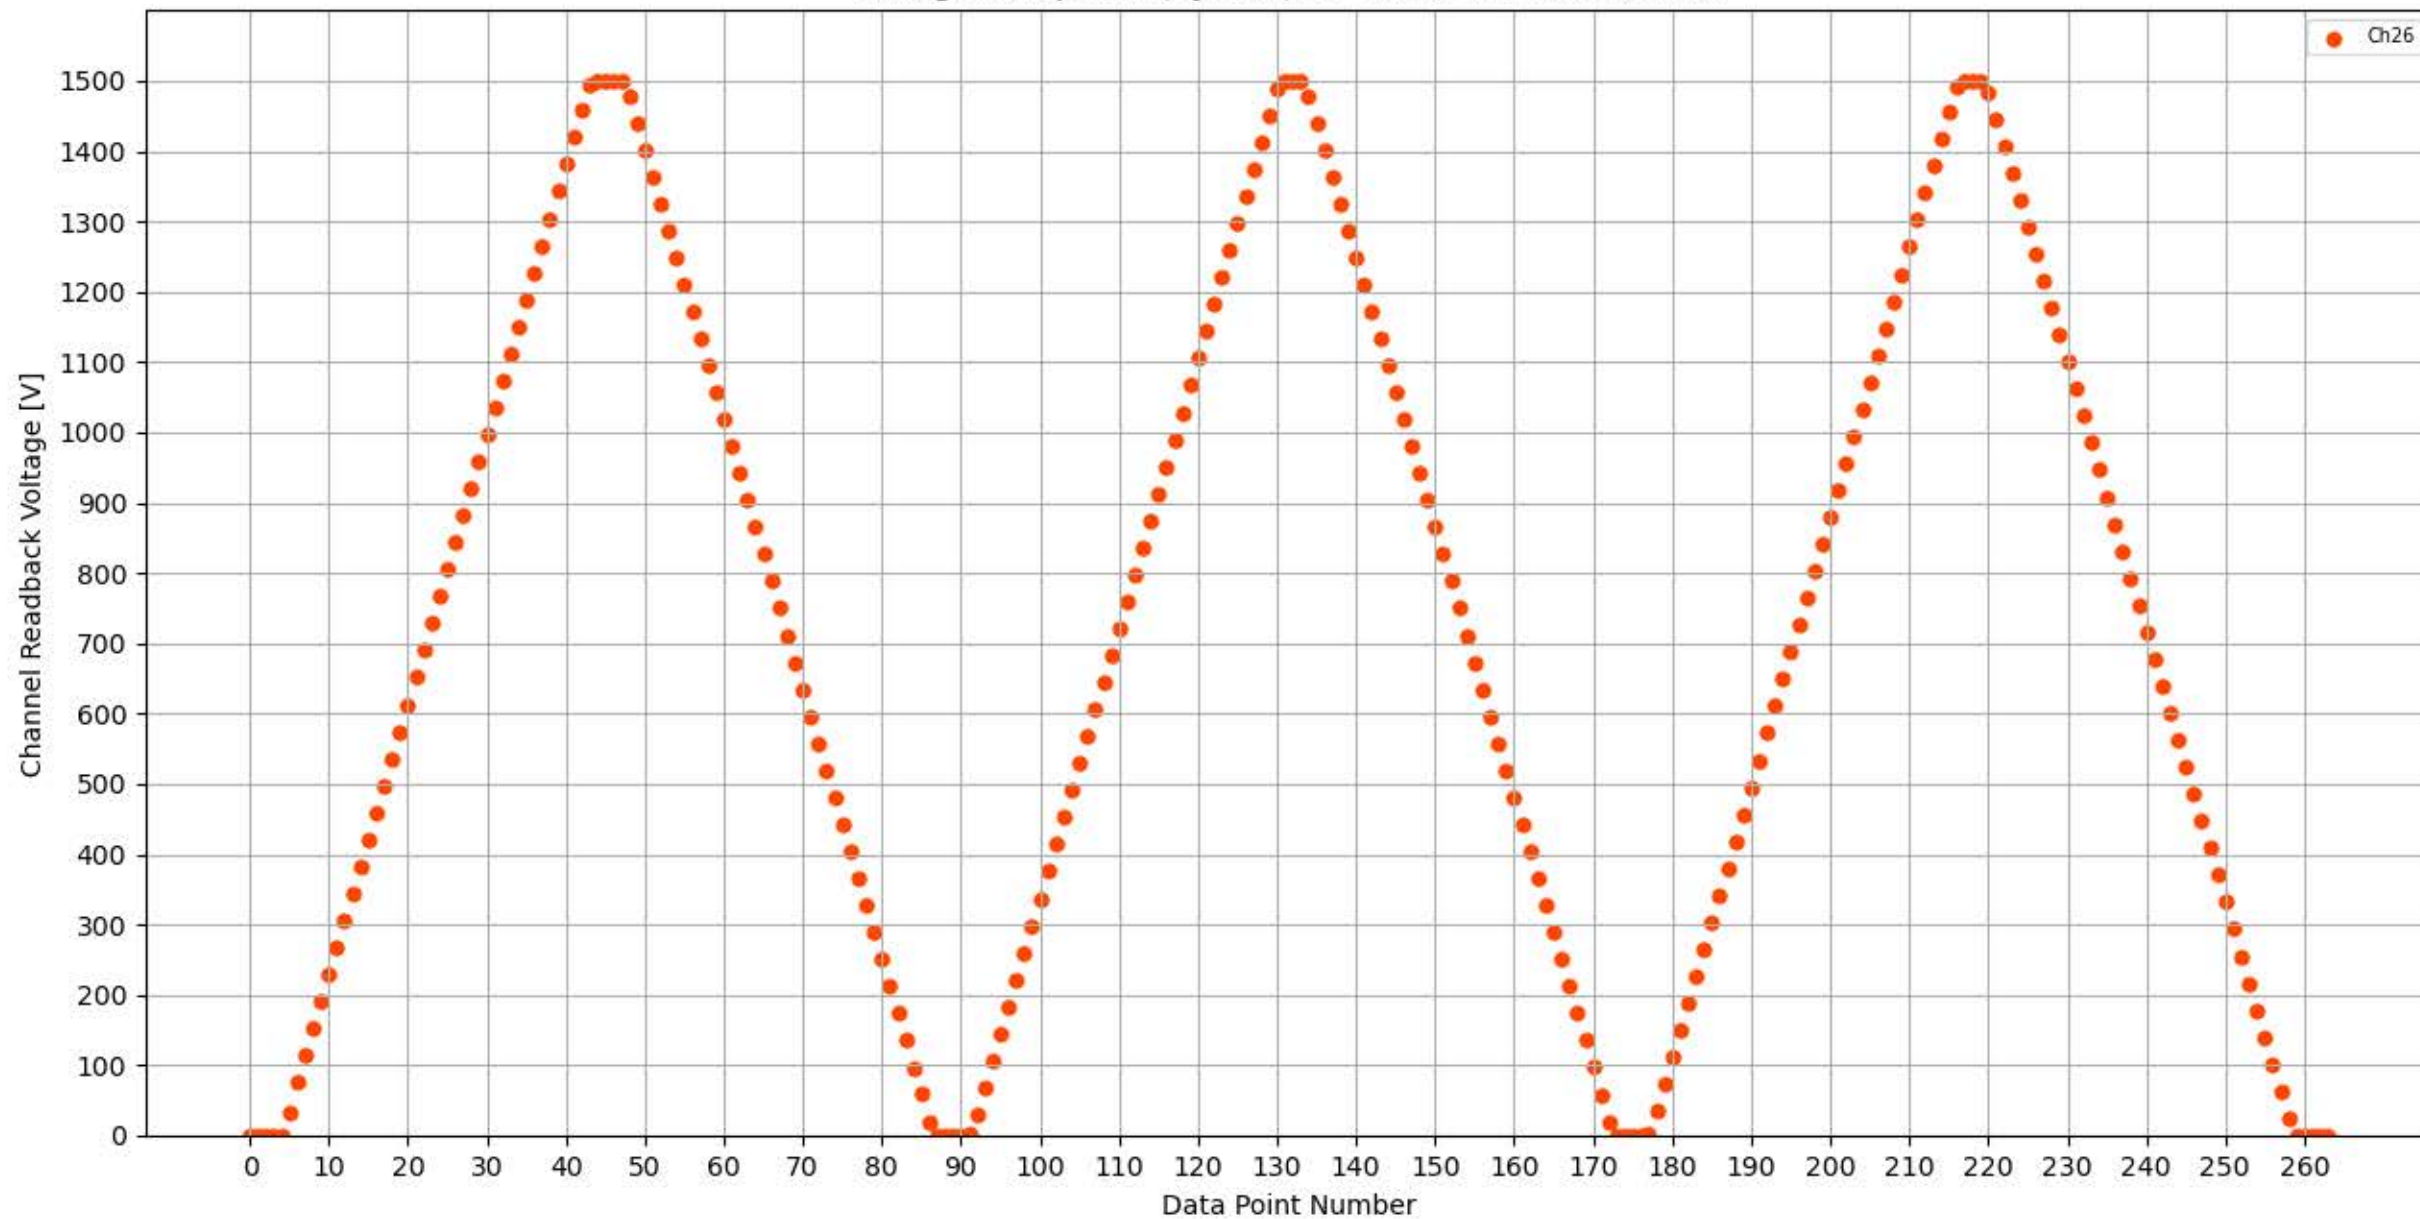

Voltage Ramp Test (Python) Bd #358, Slot #6, Ch #27

Voltage Ramp Test (Python) Bd #358, Slot #6, Ch #26