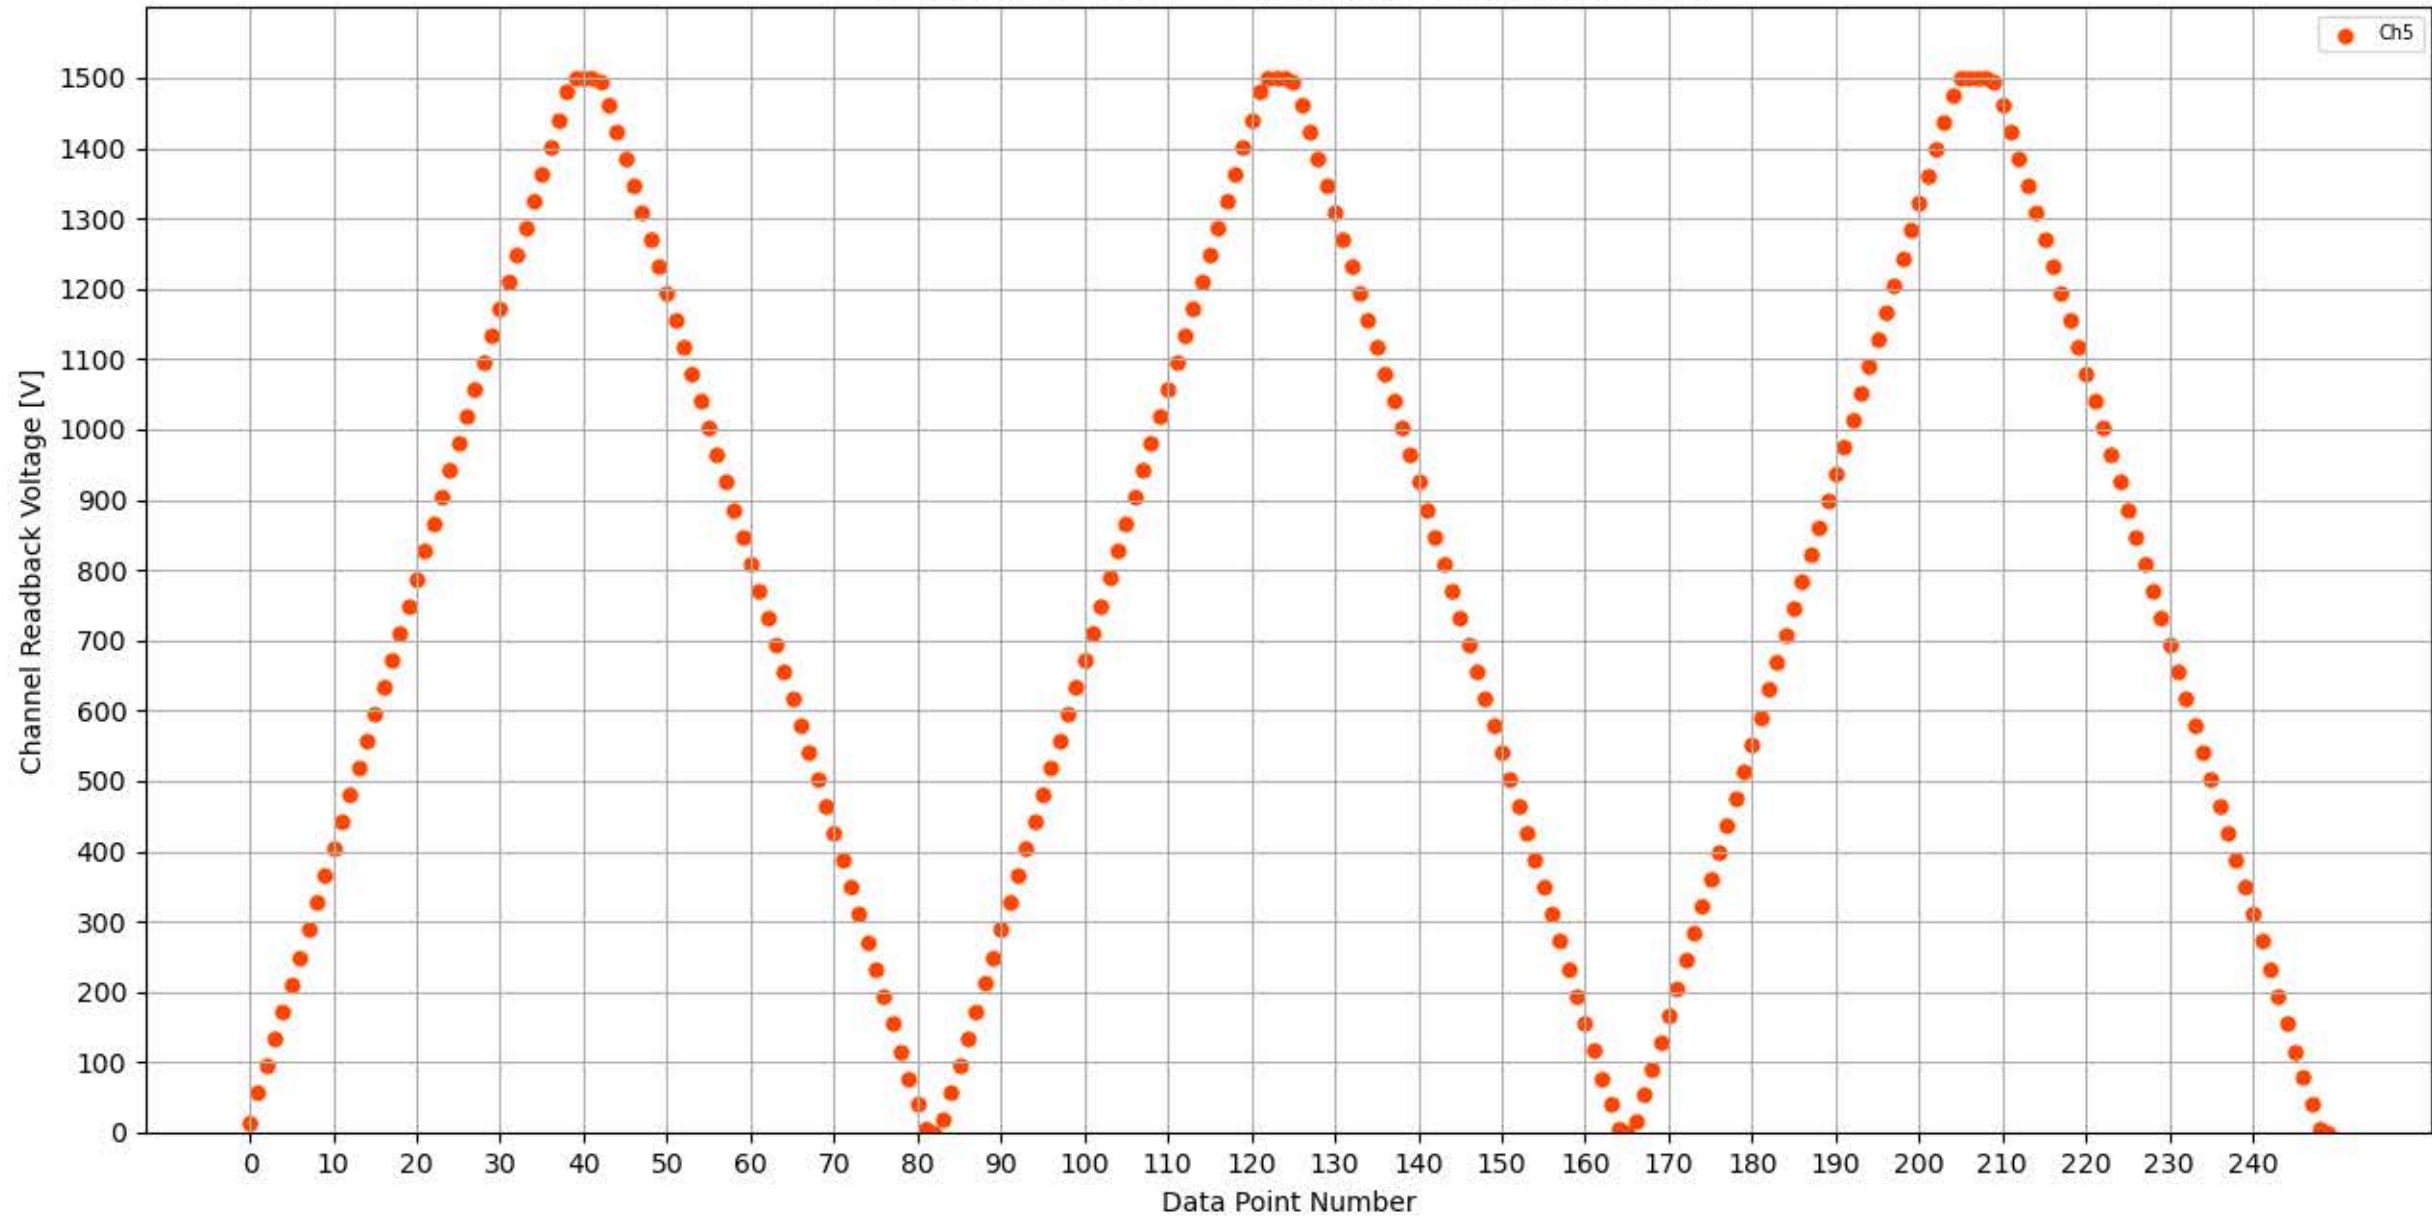

Voltage Ramp Test (Python) Bd #358, Slot #6, Ch #0

Voltage Ramp Test (Python) Bd #358, Slot #6, Ch #1

Voltage Ramp Test (Python) Bd #358, Slot #6, Ch #2

Voltage Ramp Test (Python) Bd #358, Slot #6, Ch #3

Voltage Ramp Test (Python) Bd #358, Slot #6, Ch #4

Voltage Ramp Test (Python) Bd #358, Slot #6, Ch #5

Voltage Ramp Test (Python) Bd #358, Slot #6, Ch #6

Voltage Ramp Test (Python) Bd #358, Slot #6, Ch #7